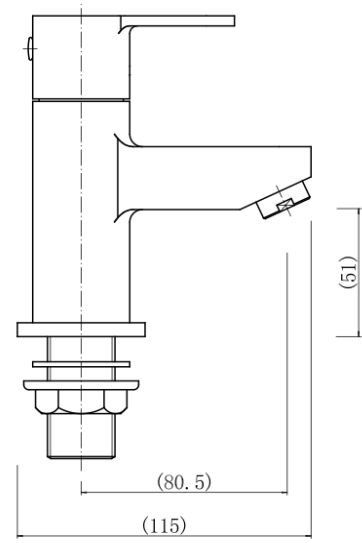

ADDITIONAL INFORMATION

- Matt black finish
- Back nut
- 2 year guarantee*

WORKING PRESSURES (bar)

Min Pressure	Max Pressure	Best Performance
0.2 bar	5 bar	2 bar

FLOW RATES (litres per minute)

0.5 Bar	1 Bar	3 Bar
9.9	13.7	23.8

* For full details of our guarantee please refer to our website. Our products are backed by a 10 year guarantee, this is only valid to customers who complete and submit the online Niagara® Guarantee Registration Form within 30 days of installation. Please note that products with finishes other than Chrome are guaranteed for 2 years only. To register and activate your guarantee visit: www.cavalierbathrooms.co.uk

Products are supplied with full installation instructions and fixings. All measurements in mm and are nominal.