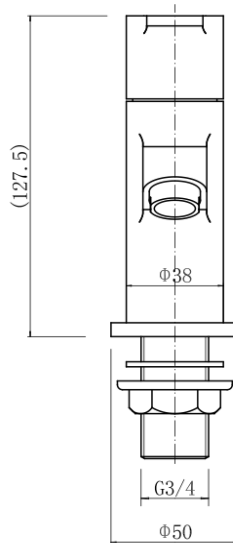

ADDITIONAL INFORMATION

- Matt black finish
- Back nut
- 2 year guarantee*

WORKING PRESSURES (bar)

Min Pressure	Max Pressure	Best Performance
0.2 bar	5 bar	2 bar

FLOW RATES (litres per minute)

0.5 Bar	1 Bar	3 Bar
9.9	13.7	23.8

* For full details of our guarantee please refer to our website. Our products are backed by a 10 year guarantee, this is only valid to customers who complete and submit the online Niagara® Guarantee Registration Form within 30 days of installation. Please note that products with finishes other than Chrome are guaranteed for 2 years only. To register and activate your guarantee visit: www.cavalierbathrooms.co.uk

Products are supplied with full installation instructions and fixings. All measurements in mm and are nominal.