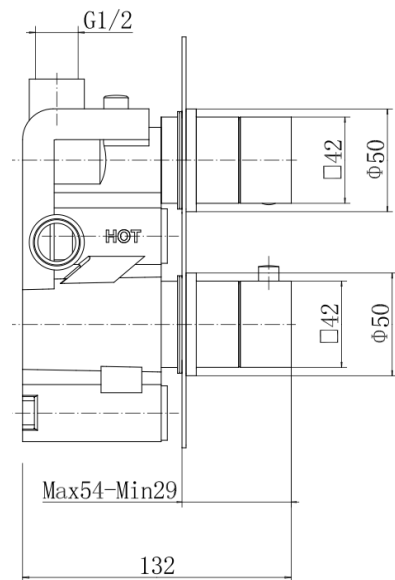

BY CAVALIER BATHROOMS

Observa 9310BRS TWIN CONCEALED SHOWER VALVE BRUSHED BRASS

PRODUCT SPECIFICATION

Product Code: 9310BRS
 Finish: Brushed Brass
 Product Type: Twin Concealed Shower Valve
 Cartridge Type: Thermostatic Cartridge and 3/4" Quarter Turn Cartridge
 Inlet Connections: G 3/4"
 Outlet Connections: G 1/2"
 Construction: Body: Brass, handles: Zinc, Plate: SS
 Gross Weight (kg): 2.44

ADDITIONAL INFORMATION

- Dual Control: Flow and temperature are controlled separately giving accurate control of both
- Thermostatic cartridge maintains showering temperature to +/- 2c giving a stable outlet temperature
- Automatic shut-off in the event of cold water supply failure, to prevent scalding
- Temperature factory set to a 38°C
- One outlet
- 2 year guarantee*

Products are supplied with full installation instructions and fixings. All measurements in mm and are nominal.