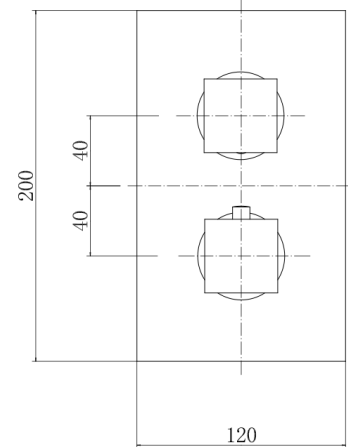

BY CAVALIER BATHROOMS

Observa 9310BRS TWIN CONCEALED SHOWER VALVE BRUSHED BRASS

PRODUCT SPECIFICATION

Product Code: 9310BRS
 Finish: Brushed Brass
 Product Type: Twin Concealed Shower Valve
 Cartridge Type: Thermostatic Cartridge and 3/4" Quarter Turn Cartridge
 Inlet Connections: G 3/4"
 Outlet Connections: G 1/2"
 Construction: Body: Brass, handles: Zinc, Plate: SS
 Gross Weight (kg): 2.44

Products are supplied with full installation instructions and fixings. All measurements in mm and are nominal.