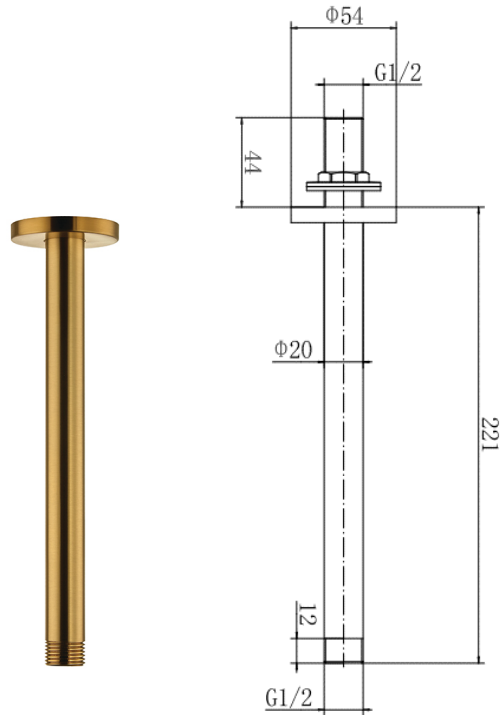

BY CAVALIER BATHROOMS

Equate 9342BRS

ROUND CEILING ARM - BRUSHED BRASS

PRODUCT SPECIFICATION

Product Code:	9342BRS
Finish:	Brushed Brass
Description:	Round Ceiling Arm
Inlet Connections:	1/2 BSP
Outlet Connections:	1/2 BSP
Construction:	SS
Gross Weight (kg):	0.192

ADDITIONAL INFORMATION

- Brushed brass finish
- 2 year guarantee*

* For full details of our guarantee please refer to our website. Our accessories are backed by a 2 year guarantee, this is only valid to customers who complete and submit the online Niagara® Guarantee Registration Form within 30 days of installation.

To register and activate your guarantee visit: www.cavalierbathrooms.co.uk

Products are supplied with full installation instructions and fixings. All measurements in mm and are nominal.