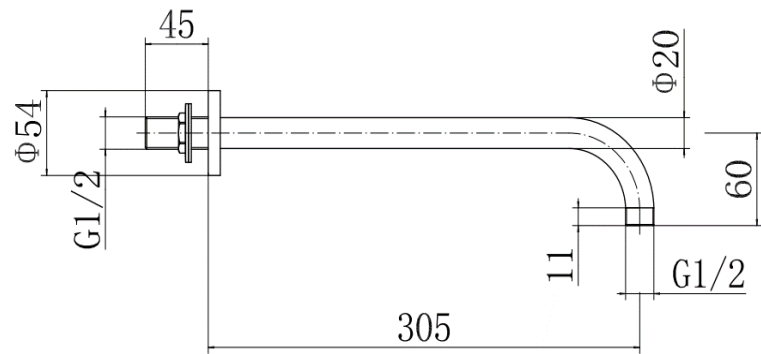

ADDITIONAL INFORMATION

- Brushed brass finish
- 2 year guarantee*

* For full details of our guarantee please refer to our website. Our accessories are backed by a 2 year guarantee, this is only valid to customers who complete and submit the online Niagara® Guarantee Registration Form within 30 days of installation.

To register and activate your guarantee visit: www.cavalierbathrooms.co.uk

Products are supplied with full installation instructions and fixings. All measurements in mm and are nominal.