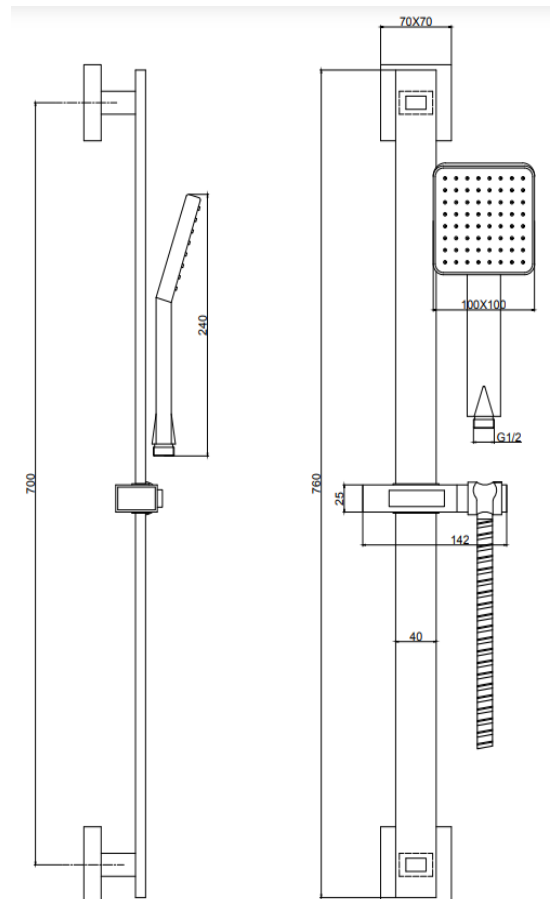

BY CAVALIER BATHROOMS

Deluxe Observa 9354 SQUARE SLIDE RAIL KIT - CHROME

PRODUCT SPECIFICATION

Product Code:	9354
Finish:	Chrome
Description:	Square Slide Rail Kit
Inlet Connections:	1/2 BSP
Construction:	Riser: SS Handset: ABS Shower Bracket: ABS Hose: SS (1.5m length)
Gross Weight (kg):	0.885

ADDITIONAL INFORMATION

- Chrome finish
- 2 year guarantee*

* For full details of our guarantee please refer to our website. Our accessories are backed by a 2 year guarantee, this is only valid to customers who complete and submit the online Niagara® Guarantee Registration Form within 30 days of installation.

To register and activate your guarantee visit: www.cavalierbathrooms.co.uk

Products are supplied with full installation instructions and fixings. All measurements in mm and are nominal.