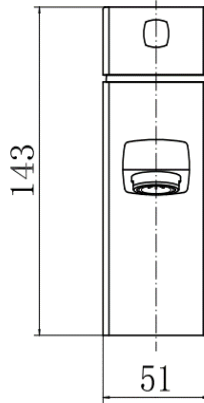

ADDITIONAL INFORMATION

- Chrome finish
- With click-clack waste
- Flexible inlets
- 10 year guarantee*

WORKING PRESSURES (bar)

Min Pressure	Max Pressure	Best Performance
0.2 bar	5 bar	2 bar

FLOW RATES (litres per minute)

0.5 Bar	1 Bar	3 Bar
9.5	13.1	22.5

* For full details of our guarantee please refer to our website. Our products are backed by a 10 year guarantee, this is only valid to customers who complete and submit the online Niagara® Guarantee Registration Form within 30 days of installation. Please note that products with finishes other than Chrome are guaranteed for 2 years only. To register and activate your guarantee visit: www.cavalierbathrooms.co.uk

Products are supplied with full installation instructions and fixings. All measurements in mm and are nominal.