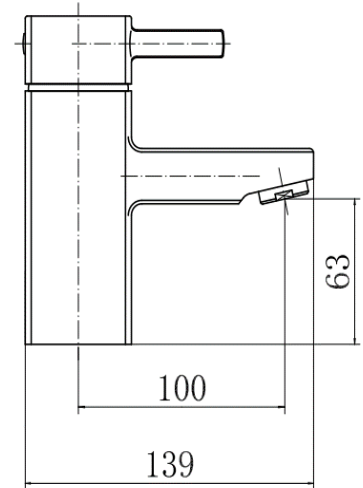

ADDITIONAL INFORMATION

- Chrome finish
- With click-clack waste
- Flexible inlets
- 10 year guarantee*

WORKING PRESSURES (bar)

Min Pressure	Max Pressure	Best Performance
0.2 bar	5 bar	2 bar

FLOW RATES (litres per minute)

0.5 Bar	1 Bar	3 Bar
9.5	13.1	22.5

* For full details of our guarantee please refer to our website. Our products are backed by a 10 year guarantee, this is only valid to customers who complete and submit the online Niagara® Guarantee Registration Form within 30 days of installation. Please note that products with finishes other than Chrome are guaranteed for 2 years only. To register and activate your guarantee visit: www.cavalierbathrooms.co.uk

Products are supplied with full installation instructions and fixings. All measurements in mm and are nominal.