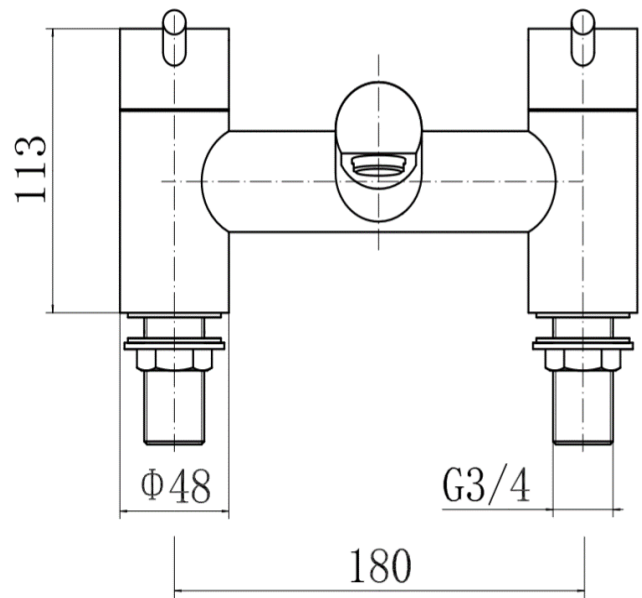

ADDITIONAL INFORMATION

- Chrome finish
- Back nut
- 10 year guarantee*

WORKING PRESSURES (bar)

Min Pressure	Max Pressure	Best Performance
0.2 bar	5 bar	2 bar

FLOW RATES (litres per minute)

0.5 Bar	1 Bar	3 Bar
16	22.3	38.1

* For full details of our guarantee please refer to our website. Our products are backed by a 10 year guarantee, this is only valid to customers who complete and submit the online Niagara® Guarantee Registration Form within 30 days of installation. Please note that products with finishes other than Chrome are guaranteed for 2 years only. To register and activate your guarantee visit: www.cavalierbathrooms.co.uk

Products are supplied with full installation instructions and fixings. All measurements in mm and are nominal.