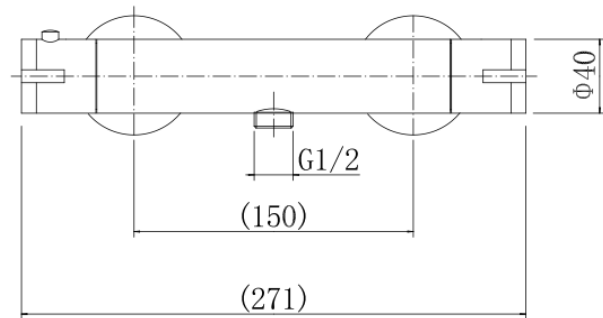

BY CAVALIER BATHROOMS

Equate 9322 COOL TOUCH ROUND BAR SHOWER VALVE - CHROME

PRODUCT SPECIFICATION

Product Code: 9322
 Finish: Chrome
 Product Type: Cool Touch Round Bar Shower Valve
 Cartridge Type: Thermostatic Cartridge and 1/2" Quarter Turn Cartridge
 Inlet Connections: G 3/4"
 Outlet Connections: G 1/2"
 Fitting Dimensions: 150mm inlet centers
 Construction: Body: Brass, handles: ABS
 Gross Weight (kg): 1.392

ADDITIONAL INFORMATION

- Cool touch thermostatic shower valve
- Dual Control: Flow and temperature are controlled separately giving accurate control of both
- Thermostatic cartridge maintains showering temperature to +/- 2c giving a stable outlet temperature
- Automatic shut-off in the event of cold water supply failure, to prevent scalding
- Temperature factory set to a 38°C
- 10 year guarantee*

Products are supplied with full installation instructions and fixings. All measurements in mm and are nominal.