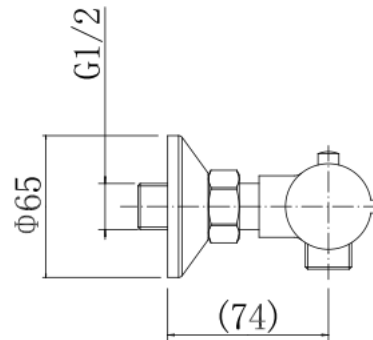

BY CAVALIER BATHROOMS

Equate 9322 COOL TOUCH ROUND BAR SHOWER VALVE - CHROME

PRODUCT SPECIFICATION

Product Code: 9322
 Finish: Chrome
 Product Type: Cool Touch Round Bar Shower Valve
 Cartridge Type: Thermostatic Cartridge and 1/2" Quarter Turn Cartridge
 Inlet Connections: G 3/4"
 Outlet Connections: G 1/2"
 Fitting Dimensions: 150mm inlet centers
 Construction: Body: Brass, handles: ABS
 Gross Weight (kg): 1.392

ADDITIONAL INFORMATION

- Cool touch thermostatic shower valve
- Dual Control: Flow and temperature are controlled separately giving accurate control of both
- Thermostatic cartridge maintains showering temperature to +/- 2c giving a stable outlet temperature
- Automatic shut-off in the event of cold water supply failure, to prevent scalding
- Temperature factory set to a 38°C
- 10 year guarantee*

Products are supplied with full installation instructions and fixings. All measurements in mm and are nominal.