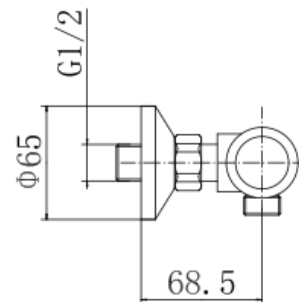

BY CAVALIER BATHROOMS

Equate 9321 EXPOSED ROUND BAR SHOWER VALVE - CHROME

PRODUCT SPECIFICATION

Product Code: 9321
 Finish: Chrome
 Product Type: Exposed Round Bar Shower Valve
 Cartridge Type: Thermostatic Cartridge and 1/2" Quarter Turn Cartridge
 Inlet Connections: G 3/4"
 Outlet Connections: G 1/2"
 Fitting Dimensions: 150mm inlet centers
 Construction: Body: Brass, handles: ABS
 Gross Weight (kg): 1.017

Products are supplied with full installation instructions and fixings. All measurements in mm and are nominal.