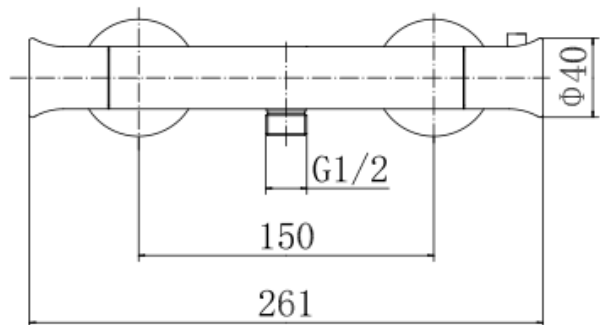

BY CAVALIER BATHROOMS

Equate 9321 EXPOSED ROUND BAR SHOWER VALVE - CHROME

PRODUCT SPECIFICATION

Product Code: 9321
 Finish: Chrome
 Product Type: Exposed Round Bar Shower Valve
 Cartridge Type: Thermostatic Cartridge and 1/2" Quarter Turn Cartridge
 Inlet Connections: G 3/4"
 Outlet Connections: G 1/2"
 Fitting Dimensions: 150mm inlet centers
 Construction: Body: Brass, handles: ABS
 Gross Weight (kg): 1.017

Products are supplied with full installation instructions and fixings. All measurements in mm and are nominal.