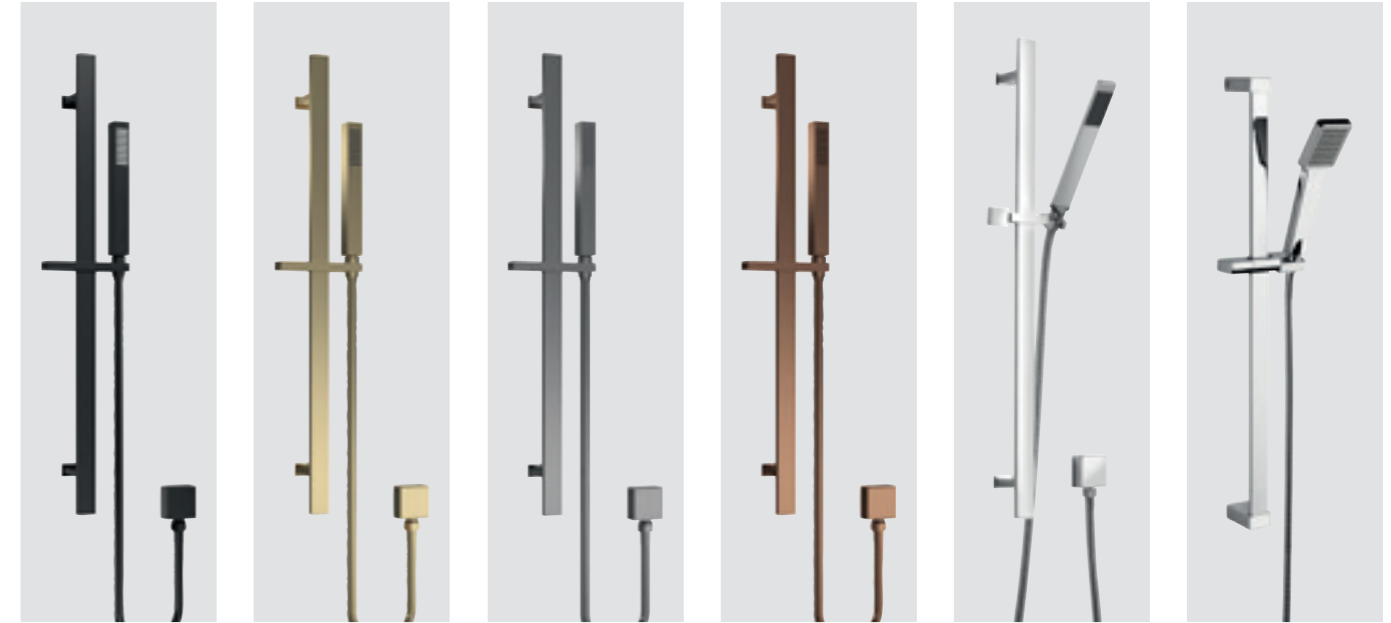

square

Slide Rail Kit
Matt Black.
Brass. Outlet Elbow
included. H685mm
A4167 **£445.00** LP

Slide Rail Kit
Brushed Brass.
Brass. Outlet Elbow
included. H685mm
A8167 **£445.00** LP

Slide Rail Kit
Brushed Pewter.
Brass. Outlet Elbow
included. H685mm
A7167 **£445.00** LP

Slide Rail Kit
Brushed Bronze.
Brass. Outlet Elbow
included. H685mm
A15167 **£445.00** LP

Rectangular Slide
Rail Kit
Brass. Outlet Elbow
included. H685mm
A3167 **£271.00** LP1

Rectangular Slide
Rail Kit
Brass/ABS. Outlet Elbow
not included. H700mm
STY059 **£119.00** LP1