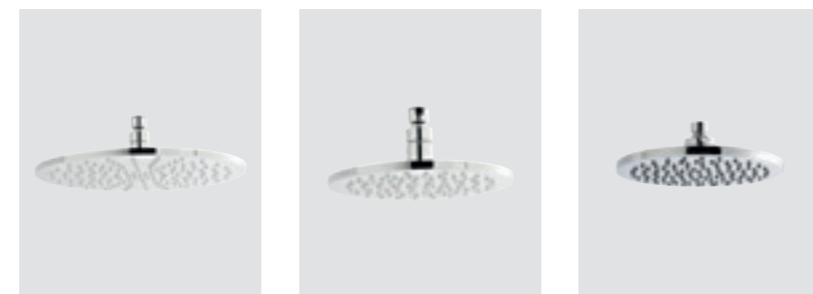

LED

Round LED Fixed Head
Chrome. 300 x 300mm
STY071 **£548.00** MP

Round LED Fixed Head
Chrome. 200 x 200mm
STY069 **£405.00** MP

Round ABS Fixed Head
Chrome. 200 x 200mm
HEAD49 **£74.00** LP2