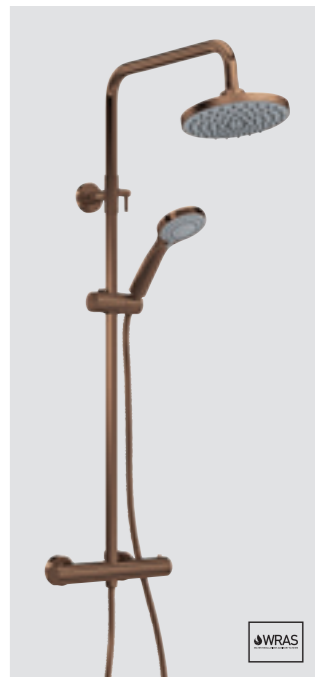

Round Thermostatic Bar Shower
Brushed Bronze. With Telescopic Kit & 3 Function Handset
JTY1575 £507.00 HP1