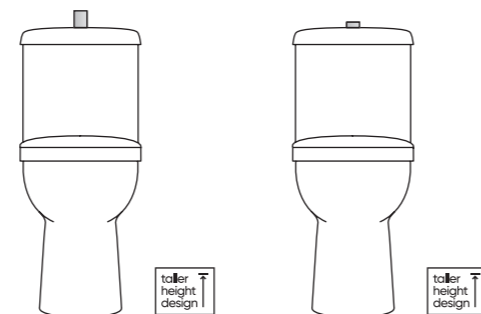

doc m pan & cistern

Single Flush Comfort Height Pan & Cistern
Seat included
H860 x W380 x D650mm
DOCMP100 **£370.00**

Dual Flush Comfort Height Pan & Cistern
Seat included
H860 x W380 x D650mm
NCS500 **£491.00**