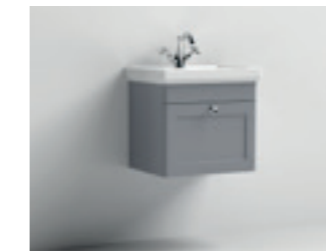

600mm W/H Unit
H431 x W600 x D453mm / 1 Drawer

classique units with fireclay basins

Colour	1TH Fireclay Basin	3TH Fireclay Basin
● White	CLC191A £578.00	CLC191B £578.00
● Grey	CLC291A £589.00	CLC291B £589.00
● Soft Black	CLC1491A £589.00	CLC1491B £589.00
● Green	CLC891A £589.00	CLC891B £589.00