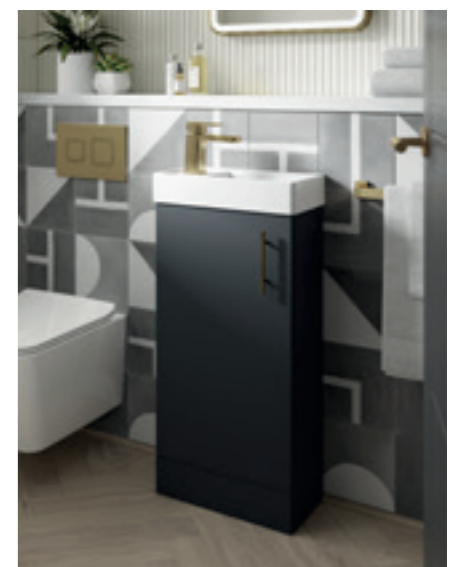

furniture cloakroom

furniture

athena 2 in 1

500mm 2 in 1 WC and Vanity Unit with Basin
Basin and Concealed Cistern included. Tap and WC Pan not included
H890 x W500 x D355mm

1. **Colour**
2. White
   - Grey
   - Bleached Oak
   - Anthracite
   - Charcoal Black

1. **Floor Standing**
2. PRC145CB £646.00
   - PRC945CB £867.00
   - PRC3045CB £793.00
   - PRC545CB £793.00
   - PRC645CB £793.00

vault

400mm Single Door Vanity and Basin
Wall Hung or Floor Standing. Basin included, Tap not included
H520 x W400 x D222mm / H861 x W400 x D222mm

1. **Colour**
2. White
   - Grey
   - Soft Black
   - Bleached Oak
   - Anthracite
   - Charcoal Black

1. **Wall Hung**
2. NVX182 £226.00
   - MIN013 £253.00
   - MIN025 £253.00
   - MIN031 £250.00
   - MIN009 £250.00
   - MIN010 £250.00

1. **Floor Standing**
2. NVX192 £261.00
   - MIN014 £291.00
   - MIN024 £291.00
   - MIN030 £289.00
   - MIN003 £289.00
   - MIN004 £289.00

colours