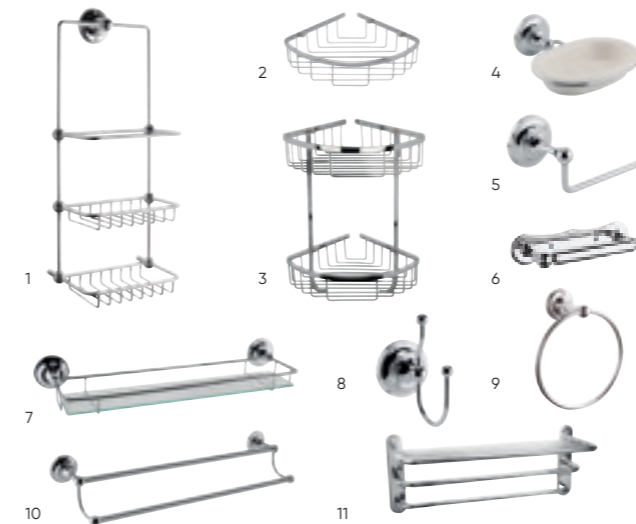

### storage

Code	Price		
1	Shower Tidy	LH316	£194.00
2	Deep Corner Basket	LL306	£69.00
3	Large 2 Tier Corner Basket	LL308	£132.00
4	Soap Dish	LH303	£79.00
5	Toilet Roll Holder	LH317	£56.00
6	Toilet Roll Holder	LH301	£83.00
7	Gallery Glass Shelf	LH305	£116.00
8	Double Robe Hook	LH311	£42.00
9	Towel Ring	LH302	£56.00
10	Double Towel Rail	LH307	£205.00
11	3 Tier Towel Rack. 260 x 612 x 247mm	LA380	£236.00