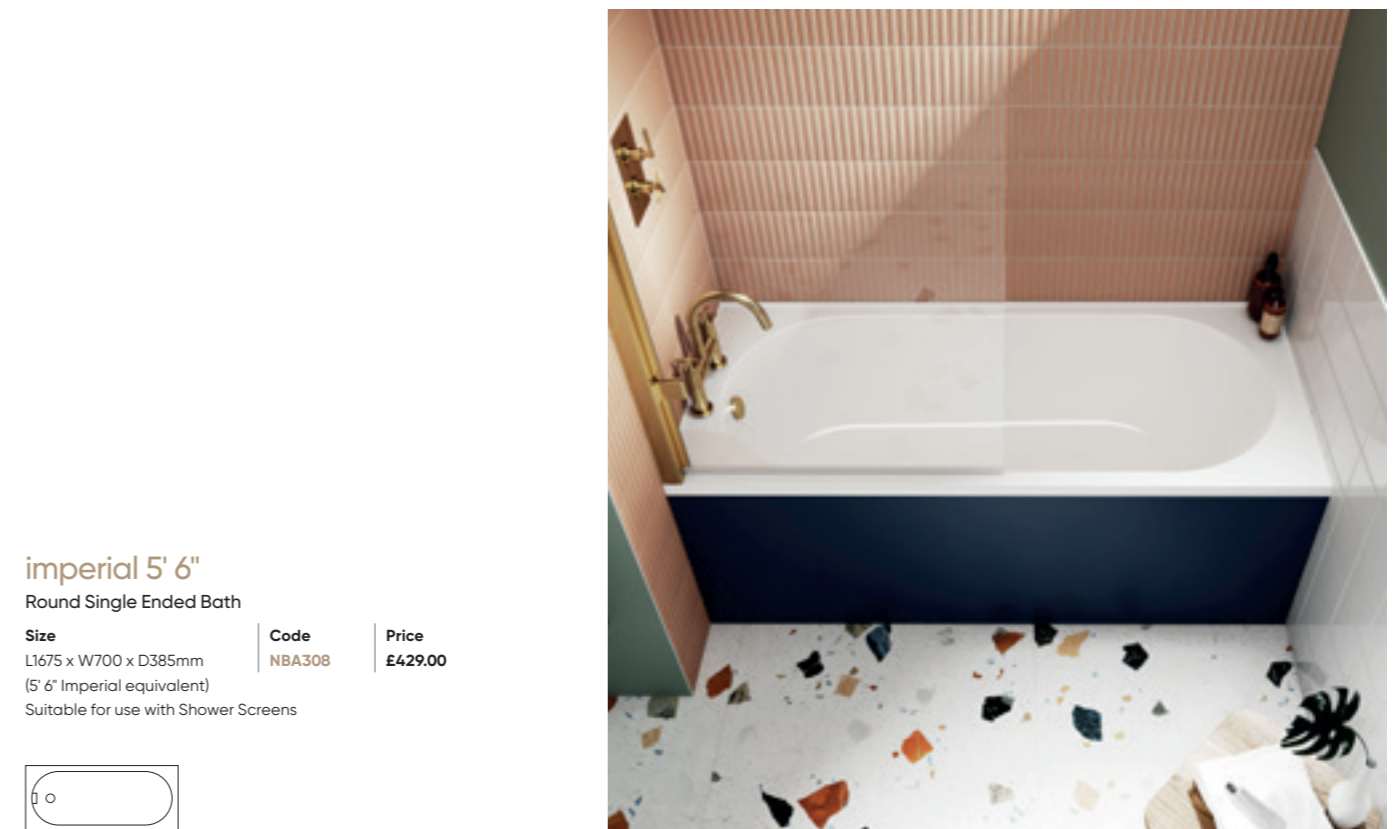

## thin-edge

Square Double Ended Bath

Size	Code	Price
L1700 x W700 x D400mm	NBA909	£478.00
L1800 x W800 x D400mm	NBA914	£552.00

Suitable for use with Shower Screens

Super Thin Edges