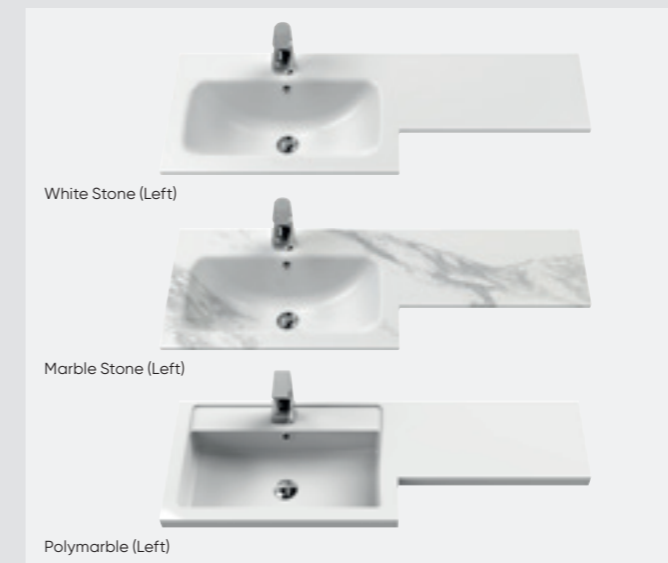

arno L-shape basins

White Stone (Left)

Marble Stone (Left)

Polymer Marble (Left)

White Stone
With slimline 16mm profile

1100mm Left	SBM111L	£519.00
1100mm Right	SBM111R	£519.00

Marble Stone
With slimline 16mm profile

1100mm Left	SBM911L	£519.00
1100mm Right	SBM911R	£519.00

White Polymer Marble
With 40mm profile

1100mm Left	PMB411L	£468.00
1100mm Right	PMB411R	£468.00