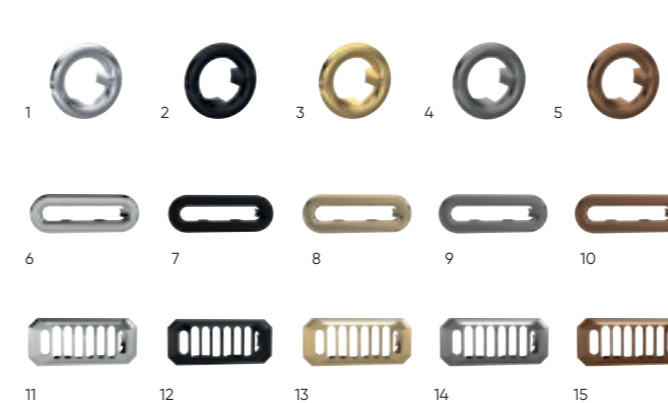

basin & bath

basin overflow covers

	Code	Price
1	OVFL01	£21.00
2	OVFL02	£25.00
3	OVFL03	£25.00
4	OVFL07	£25.00
5	OVFL15	£25.00
6	OVFL01U	£21.00
7	OVFL02U	£25.00
8	OVFL03U	£25.00
9	OVFL07U	£25.00
10	OVFL15U	£25.00
11	OVFL01C	£21.00
12	OVFL02C	£25.00
13	OVFL03C	£25.00
14	OVFL07C	£25.00
15	OVFL15C	£25.00

flow restrictors

	Code	Price
1	FR201	£21.00
2	FR203	£21.00
3	FR004	£21.00
4	FR005	£33.00