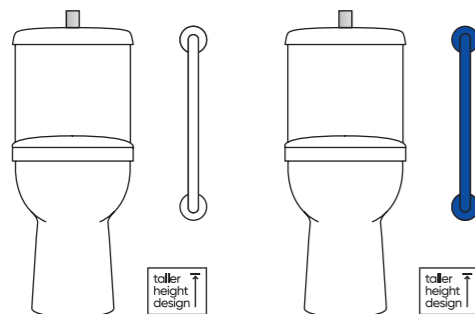

doc m packs

1. Doc M Packs include:
2. Comfort Height Single Flush Doc M Pan with Toilet Seat
   - Doc M Cistern
   - Wall Mounted Basin & Spray Mixer Tap
   - 5 Grab Rails (5th Grab Rail to be fitted to back of door)
   - 1 Drop-down Rail

Doc M Pack White
With White Handles
DOCMP001 **£1,006.00**

Doc M Pack Blue
With Blue Handles
DOCMP002 **£1,006.00**