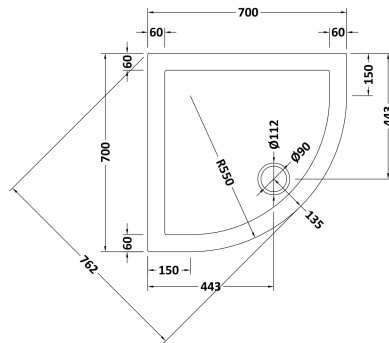

Sales Code: NTP096

Description: Quad Tray 700 X 700

Product Dimensions

Length (mm):	700
Width (mm):	700
Height (mm):	40
Nett Weight (kg):	11.5

Packaging Dimensions

Length (mm):	840
Width (mm):	840
Height (mm):	80
Gross Weight (kg):	12

Packaging Data

Box Colour:	Shrinkwrap & Polystyrene
Box Qty:	1
Label Size:	100 x 50
Label Colour:	White Label
Label Qty:	2

Outer Box Dimensions (If Applicable)

Length (mm):	
Width (mm):	
Height (mm):	
Gross Weight (kg):	
Barcode:	5055275885536

Product Details

Country of Origin:	United Kingdom
Fitting Instruction:	Yes
CE Certification:	Yes
Colour/Finish:	White
Product Material:	Acrylic Capped ABS Caco3 & Pu
Material Colour Reference:	European White
Radius:	550
Waste Required (mm):	90
Compatible with Leg Kit:	Yes