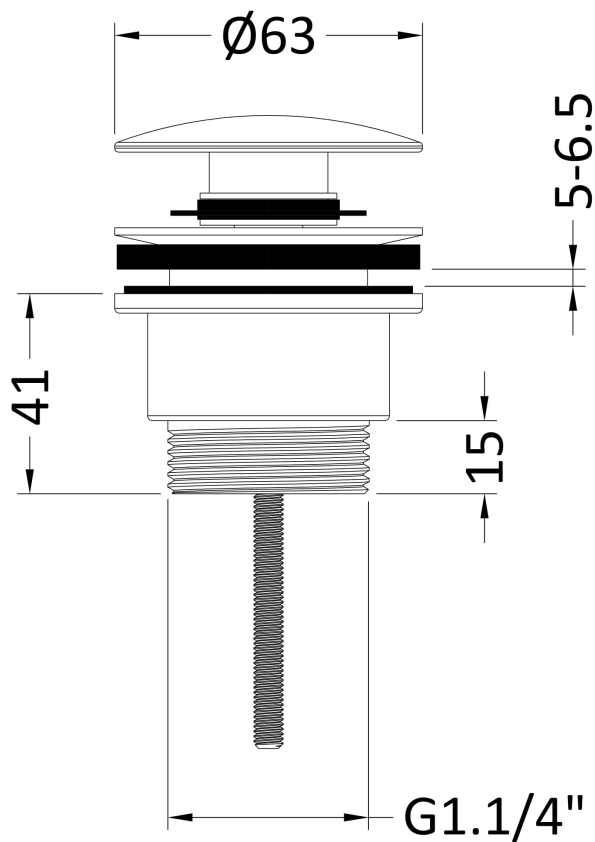

Sales Code: EK410

Description: Universal Push Button Basin Waste

**Product Dimensions**

Length (mm):	
Width (mm):	63
Height (mm):	110
Depth (mm):	63
Nett Weight (kg):	0.34

**Packaging Dimensions**

Height (mm):	65
Width (mm):	65
Depth (mm):	105
Gross Weight (kg):	0.34

**Packaging Data**

Box Colour:	White Cardboard Box
Box Qty:	1
Label Size:	100 x 50
Label Colour:	White Label
Label Qty:	2

**Outer Box Dimensions (If Applicable)**

Height (mm):	225
Width (mm):	330
Length (mm):	
Depth (mm):	
Gross Weight (kg):	21
Barcode:	5056211897798

**Product Details**

Country of Origin:	China
Fitting Instruction:	No
CE Certification:	N/A
Product Material:	Brass
Heating Element Wattage:	Not Applicable
Colour/Finish:	Black
Product Diameter:	63mm
Connection Size:	11/4"