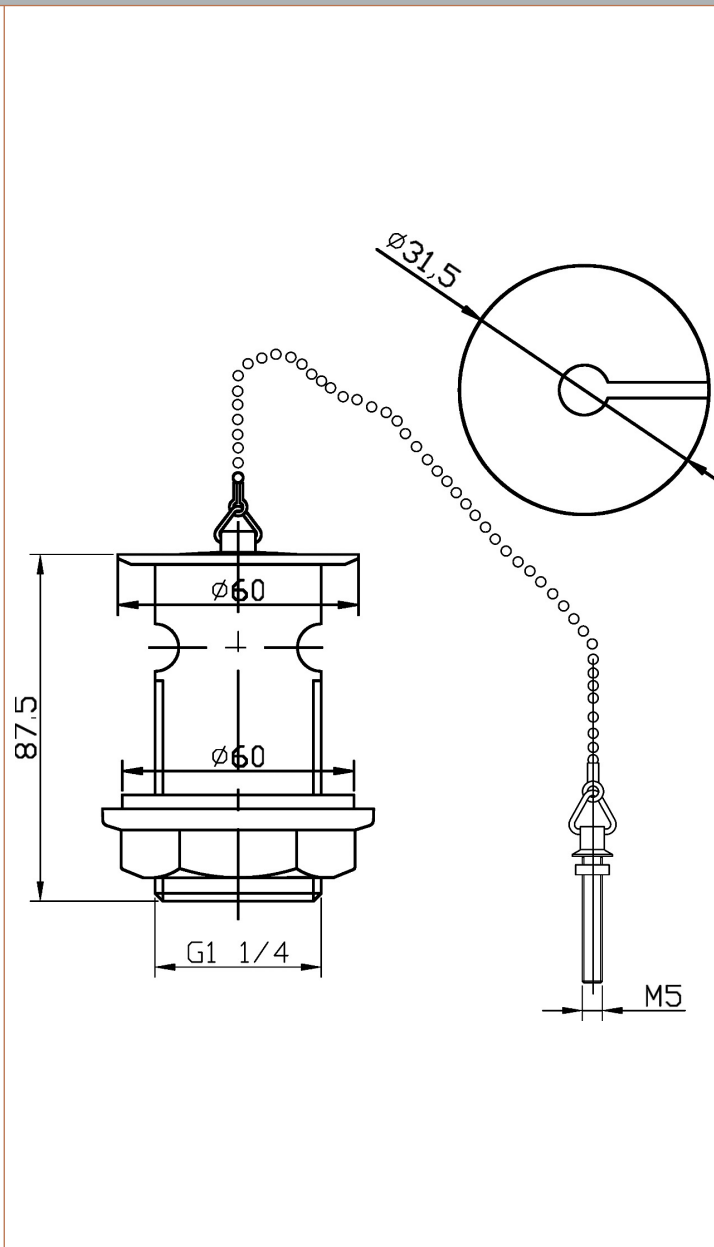

Sales Code: E303

Description: Basin Waste W/ Brass Plug & Ball Chain

Product Dimensions

Length (mm):	
Width (mm):	60
Height (mm):	88
Depth (mm):	60
Nett Weight (kg):	0.2

Packaging Dimensions

Height (mm):	70
Width (mm):	70
Depth (mm):	100
Gross Weight (kg):	0.22

Packaging Data

Box Colour:	White Cardboard Box
Box Qty:	1
Label Size:	100 x 50
Label Colour:	White Label
Label Qty:	2

Outer Box Dimensions (If Applicable)

Height (mm):	
Width (mm):	
Length (mm):	
Depth (mm):	
Gross Weight (kg):	17
Barcode:	5055146104957

Product Details

Country of Origin:	China
Fitting Instruction:	No
CE Certification:	N/A
Product Material:	Brass
Heating Element Wattage:	Not Applicable
Colour/Finish:	Chrome
Product Diameter:	60mm
Connection Size:	11/4"