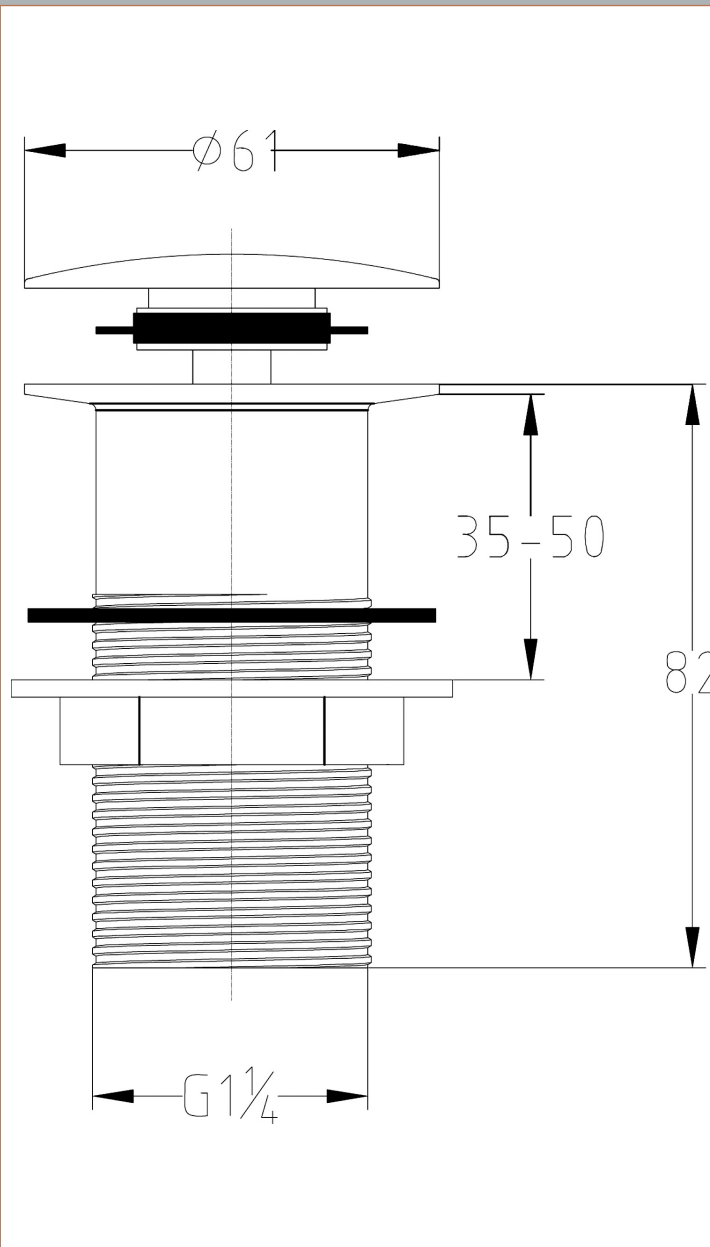

Sales Code: E338

Description: Easyclean Sprung Plug Basin Waste Us

Product Dimensions

Length (mm):	
Width (mm):	61
Height (mm):	82
Depth (mm):	61
Nett Weight (kg):	0.28

Packaging Dimensions

Height (mm):	100
Width (mm):	65
Depth (mm):	65
Gross Weight (kg):	0.28

Packaging Data

Box Colour:	White Cardboard Box
Box Qty:	1
Label Size:	100 x 50
Label Colour:	White Label
Label Qty:	2

Outer Box Dimensions (If Applicable)

Height (mm):	
Width (mm):	
Length (mm):	
Depth (mm):	
Gross Weight (kg):	18
Barcode:	5055369011865

Product Details

Country of Origin:	China
Fitting Instruction:	No
CE Certification:	N/A
Product Material:	Brass
Heating Element Wattage:	Not Applicable
Colour/Finish:	Chrome
Product Diameter:	61mm
Connection Size:	1 1/4"