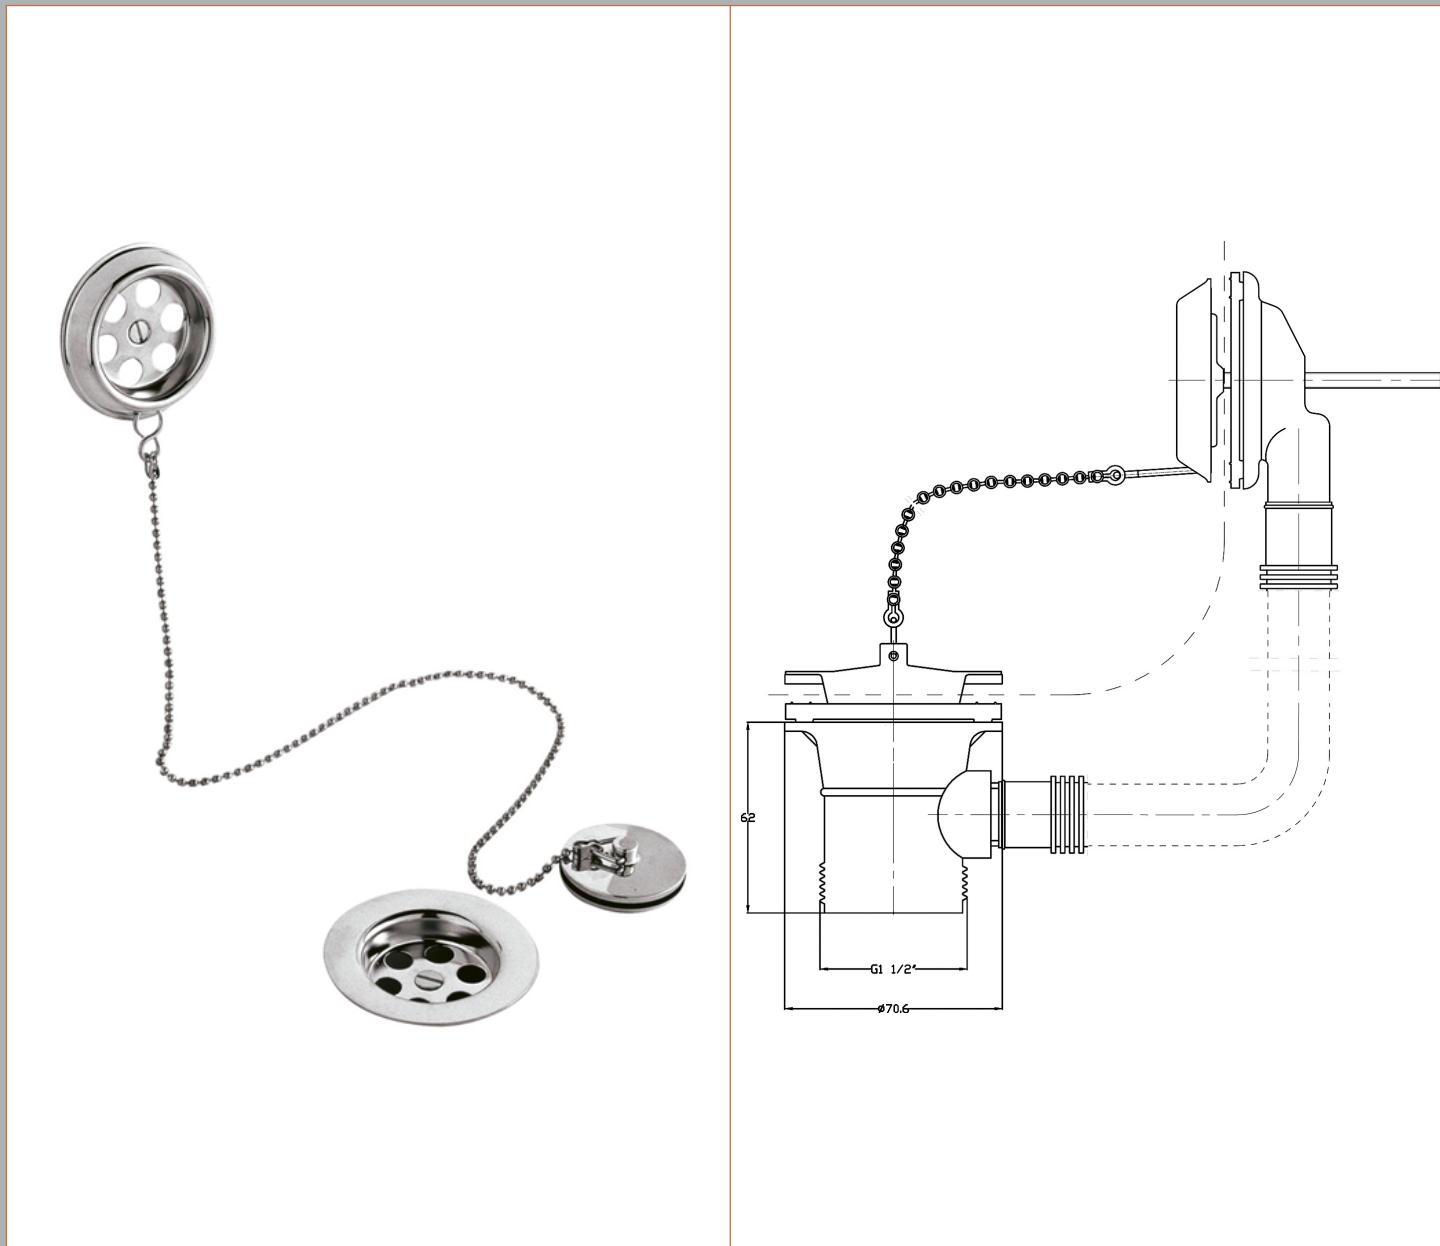

Sales Code: E347

Description: Retainer Bath Waste Brass & Ball Chain

Product Dimensions

Length (mm):	
Width (mm):	70
Height (mm):	70
Depth (mm):	62
Nett Weight (kg):	0.26

Packaging Dimensions

Height (mm):	120
Width (mm):	80
Depth (mm):	155
Gross Weight (kg):	0.28

Packaging Data

Box Colour:	White Cardboard Box
Box Qty:	1
Label Size:	100 x 50
Label Colour:	White Label
Label Qty:	2

Outer Box Dimensions (If Applicable)

Height (mm):	
Width (mm):	
Length (mm):	
Depth (mm):	
Gross Weight (kg):	8
Barcode:	5055146100355

Product Details

Country of Origin:	China
Fitting Instruction:	No
CE Certification:	N/A
Product Material:	Brass
Heating Element Wattage:	Not Applicable
Colour/Finish:	Chrome
Product Diameter:	70mm
Connection Size:	1 1/2"