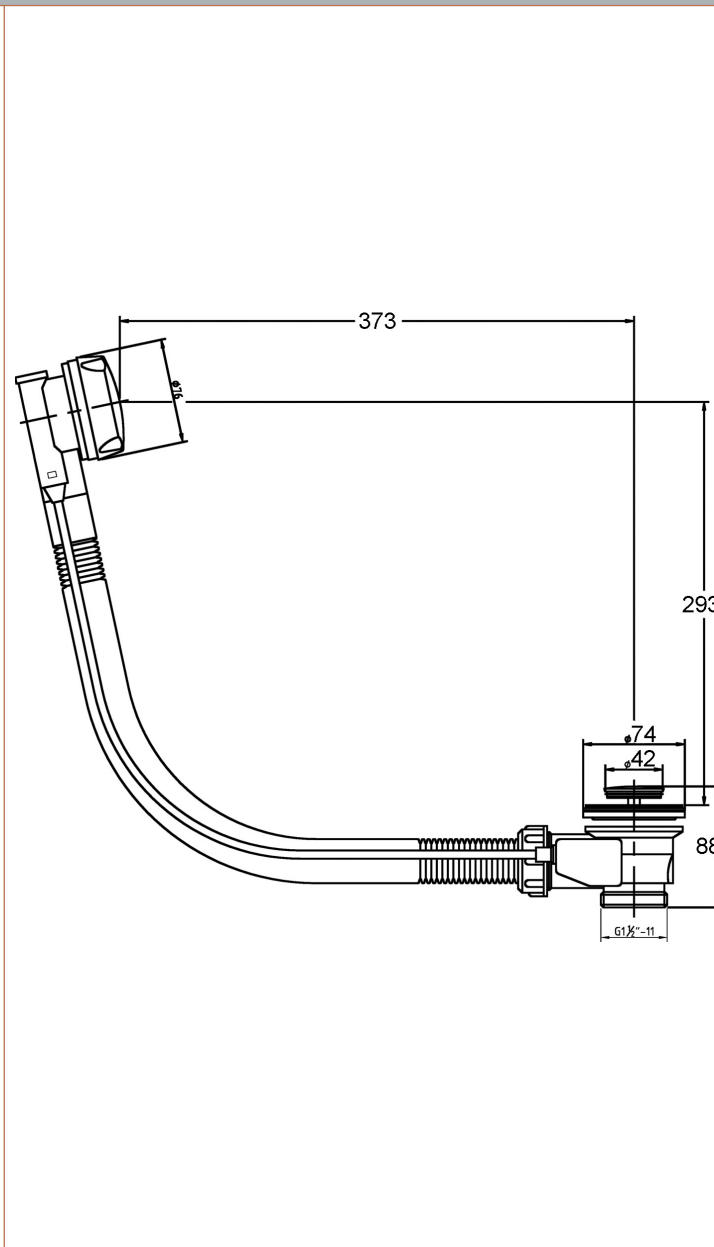

Sales Code: E357

Description: Bath Pop Up Waste

Product Dimensions

Length (mm):	
Width (mm):	76
Height (mm):	76
Depth (mm):	88
Nett Weight (kg):	0.8

Packaging Dimensions

Height (mm):	380
Width (mm):	155
Depth (mm):	110
Gross Weight (kg):	0.93

Packaging Data

Box Colour:	White Cardboard Box
Box Qty:	1
Label Size:	100 x 50
Label Colour:	White Label
Label Qty:	2

Outer Box Dimensions (If Applicable)

Height (mm):	
Width (mm):	
Length (mm):	
Depth (mm):	
Gross Weight (kg):	11
Barcode:	5055146101857

Product Details

Country of Origin:	China
Fitting Instruction:	No
CE Certification:	N/A
Product Material:	Brass
Heating Element Wattage:	Not Applicable
Colour/Finish:	Chrome
Product Diameter:	76mm
Connection Size:	1 1/2"