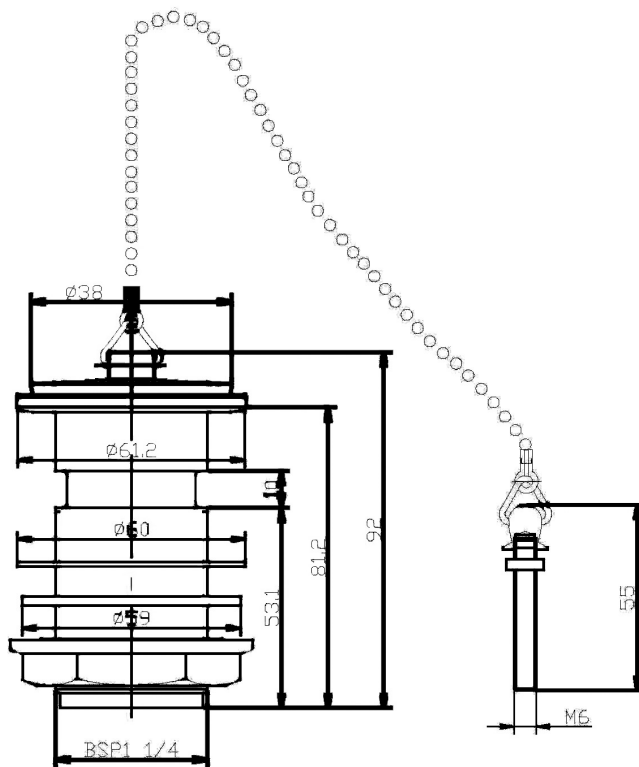

Sales Code: E395

Description: Contract Basin Wst Brass Plug & B Chain

Product Dimensions

Length (mm):	
Width (mm):	61
Height (mm):	81
Depth (mm):	61
Nett Weight (kg):	0.11

Packaging Dimensions

Height (mm):	55
Width (mm):	140
Depth (mm):	210
Gross Weight (kg):	0.11

Packaging Data

Box Colour:	White Cardboard Box
Box Qty:	1
Label Size:	100 x 50
Label Colour:	White Label
Label Qty:	2

Outer Box Dimensions (If Applicable)

Height (mm):	
Width (mm):	
Length (mm):	
Depth (mm):	
Gross Weight (kg):	17
Barcode:	5055146100775

Product Details

Country of Origin:	China
Fitting Instruction:	No
CE Certification:	N/A
Product Material:	Brass
Heating Element Wattage:	Not Applicable
Colour/Finish:	Chrome
Product Diameter:	61mm
Connection Size:	1 1/4"