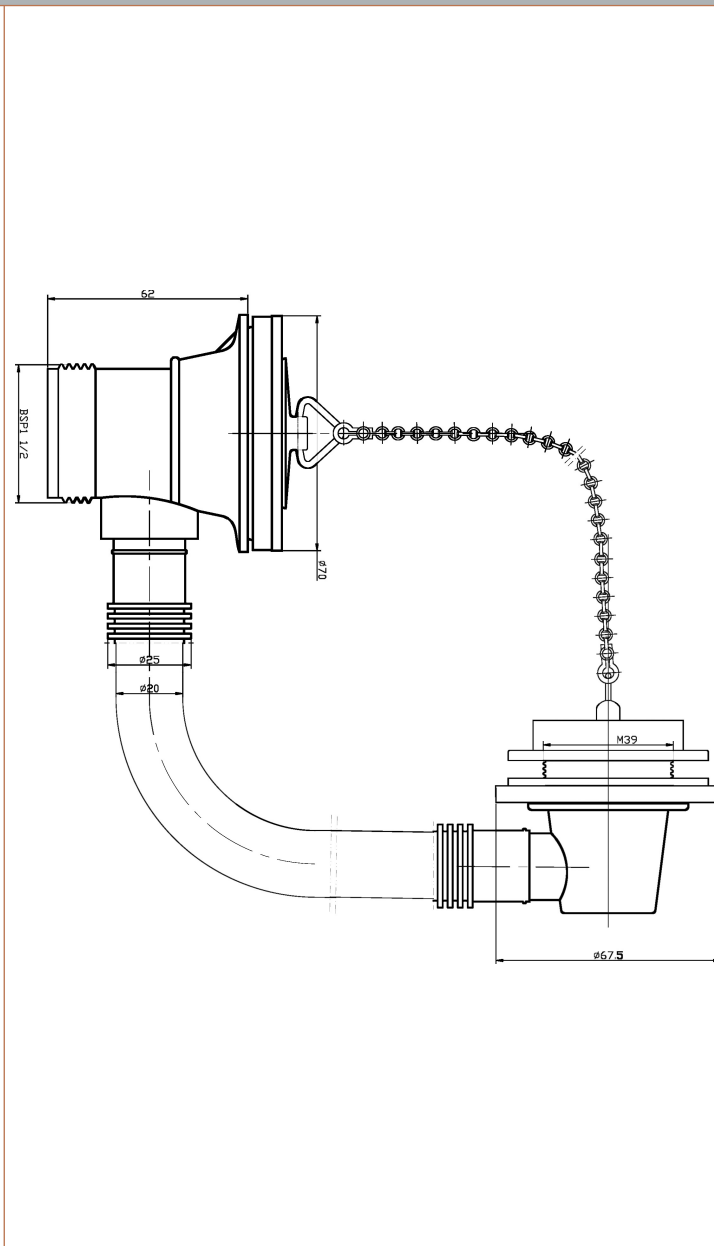

Sales Code: E396

Description: Bath Wst & Of Brass Plug & Ball Chain

Product Dimensions

Length (mm):	
Width (mm):	70
Height (mm):	70
Depth (mm):	62
Nett Weight (kg):	0.19

Packaging Dimensions

Height (mm):	170
Width (mm):	50
Depth (mm):	260
Gross Weight (kg):	0.19

Packaging Data

Box Colour:	White Cardboard Box
Box Qty:	1
Label Size:	100 x 50
Label Colour:	White Label
Label Qty:	2

Outer Box Dimensions (If Applicable)

Height (mm):	
Width (mm):	
Length (mm):	
Depth (mm):	
Gross Weight (kg):	19
Barcode:	5055146100683

Product Details

Country of Origin:	China
Fitting Instruction:	No
CE Certification:	N/A
Product Material:	Brass/ABS
Heating Element Wattage:	Not Applicable
Colour/Finish:	Chrome
Product Diameter:	70mm
Connection Size:	1 1/2"