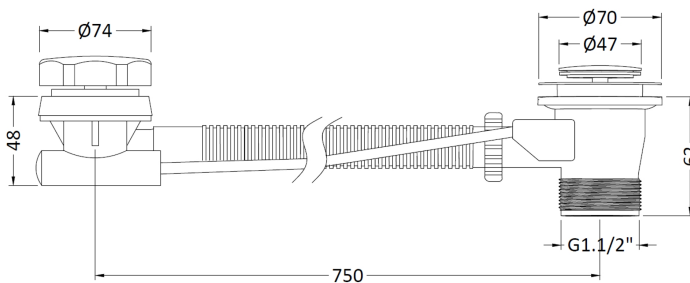

### Product Dimensions

Length (mm):	
Width (mm):	74
Height (mm):	74
Depth (mm):	822
Nett Weight (kg):	0.9

### Packaging Dimensions

Height (mm):	80
Width (mm):	450
Depth (mm):	145
Gross Weight (kg):	0.93

### Outer Box Dimensions (If Applicable)

Height (mm):	
Width (mm):	
Length (mm):	
Depth (mm):	
Gross Weight (kg):	11
Barcode:	5055146106685

### Product Details

Country of Origin:	China
Fitting Instruction:	Yes
CE Certification:	N/A
Product Material:	Brass
Heating Element Wattage:	Not Applicable
Colour/Finish:	Chrome
Product Diameter:	74mm
Connection Size:	1 1/2"