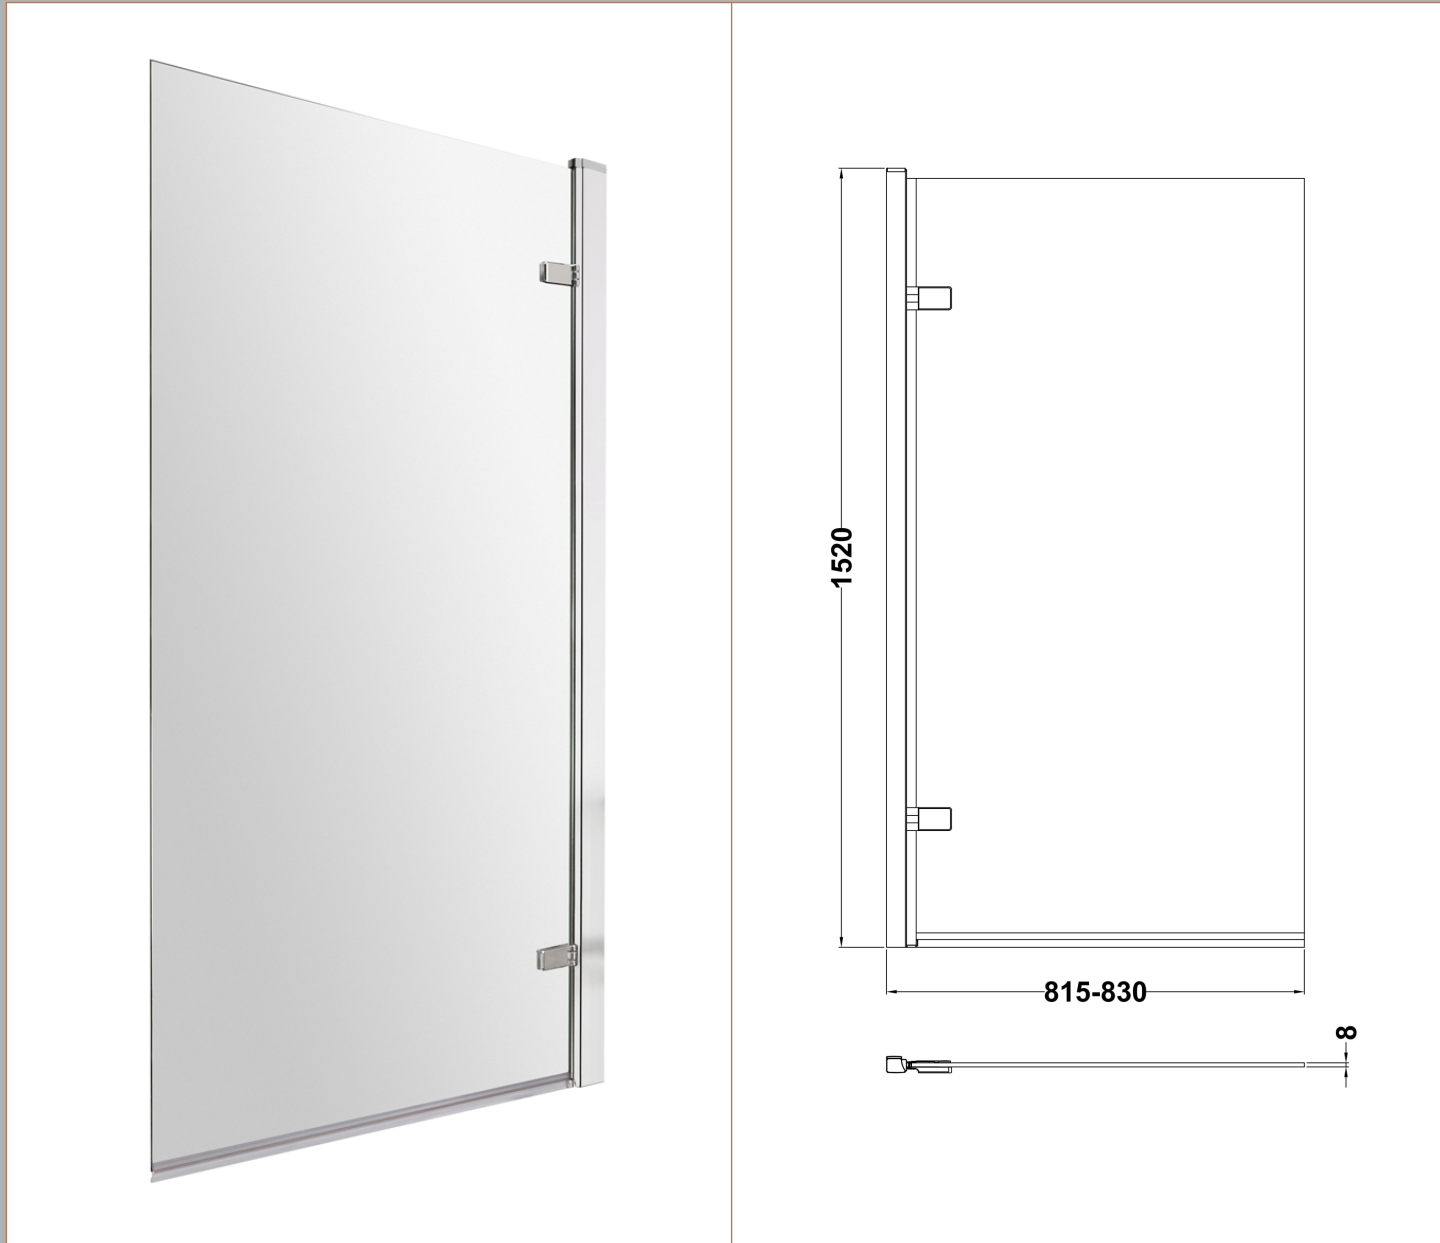

Sales Code: NSSQ7

Description: Square Hinged Bath Screen (8)

Product Dimensions

Height (mm):	1520
Width (mm):	830
Depth (mm):	38
Nett Weight (kg):	22.1

Packaging Dimensions

Height (mm):	50
Width (mm):	835
Length (mm):	1560
Gross Weight (kg):	22.6

Packaging Data

Box Colour:	Brown Cardboard Box - Printed
Box Qty:	1
Label Size:	x
Label Colour:	Not Applicable
Label Qty:	0

Outer Box Dimensions (If Applicable)

Height (mm):	
Width (mm):	
Depth (mm):	
Length (mm):	
Gross Weight (kg):	
Barcode:	5056211873112

Product Details

Country of Origin:	China
Fitting Instruction:	No
CE Approval:	
Profile Material:	Aluminium
Profile Finish:	Polished Chrome
Adjustments (mm):	815- 830mm
Entry Width (mm):	
Swing In Dim (mm):	
Swing Out Dim (mm):	
Radius (mm):	Not Applicable
Glass Thickness (mm):	8
Easy Fit:	No
Easy Clean:	No
Handle Style:	Not Applicable
Handle Material:	Not Applicable
Enclosure Design:	Frameless
Wheel Type:	Not Applicable
Support Bar Included:	Support Bar Not Included
Extras:	None