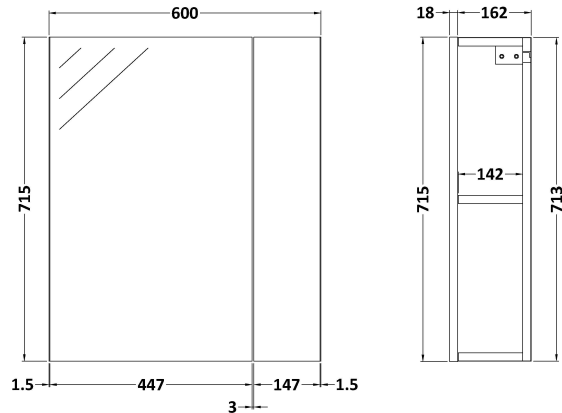

Sales Code: OFG418

Description: 600 Mirror Cab-72/25 Split (180mm Deep)

Product Dimensions

Height (mm):	715
Width (mm):	600
Depth (mm):	182
Nett Weight (kg):	20

Packaging Dimensions

Height (mm):	202
Width (mm):	625
Depth (mm):	735
Gross Weight (kg):	20

Packaging Data

Box Colour:	Brown Cardboard Box
Box Qty:	1
Label Size:	100 x 50
Label Colour:	White Label
Label Qty:	2

Outer Box Dimensions (If Applicable)

Height (mm):	
Width (mm):	
Depth (mm):	
Gross Weight (kg):	
Barcode:	5056211848028

Product Details

Country of Origin:	China
Fitting Instruction:	Yes
Certification:	FSC: Yes CE: Yes
Colour:	Gloss Grey Mist
Construction Method:	Cam & Wood Dowel
Construction Type:	Rigid
Cabinet Finish:	MFC Painted Gloss
Fascia Finish:	MFC Painted Gloss
Cabinet Thickness (mm):	16
Fascia Thickness (mm):	18
Drawer Included:	No
Drawer Type:	Not Applicable
No of Shelves:	1
Hinge Type:	95 Degree Clip-On Soft Close
Hinge Included:	Yes
Adjustable Legs:	No
Fixings Included:	Yes
Handle Style:	Not Applicable
Handle Included:	No
Waste Shroud:	No
Handle Type:	Handleless