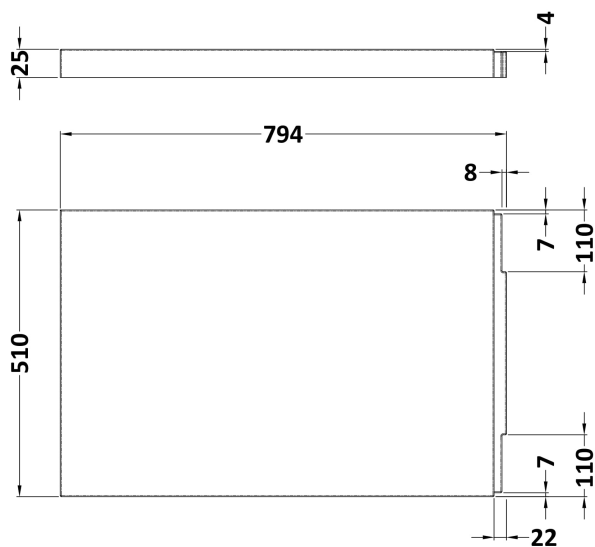

Sales Code: PAN144

Description: Straight Bath End Panel 800X510x35mm

Product Dimensions

Length (mm):	800
Width (mm):	510
Depth (mm):	35
Nett Weight (kg):	0.8

Packaging Dimensions

Length (mm):	810
Width (mm):	550
Depth (mm):	50
Gross Weight (kg):	0.8

Packaging Data

Box Colour:	Polybagged With End Caps
Box Qty:	1
Label Size:	100 x 50
Label Colour:	White Label
Label Qty:	1

Outer Box Dimensions (If Applicable)

Length (mm):	
Width (mm):	
Height (mm):	
Gross Weight (kg):	
Barcode:	5055369060870

Product Details

Country of Origin:	United Kingdom	
Fitting Instruction:	Yes	
Certification:	FSC: N/A	CE: N/A
Material Colour Reference:	European White	
Product Material:	Acrylic	
Material Thickness:	2mm	
Volume (Ltr):	N/A	
Displaced Capacity:	N/A	
Leg Set Included:	Not Applicable	
Waste Included:	Not Applicable	
Drilled/Undrilled:	Not Applicable	
Includes Grips:	Not Applicable	
Embossed:	No	
No of Tapholes:	Not Applicable	
Anti-Slip:	Not Applicable	