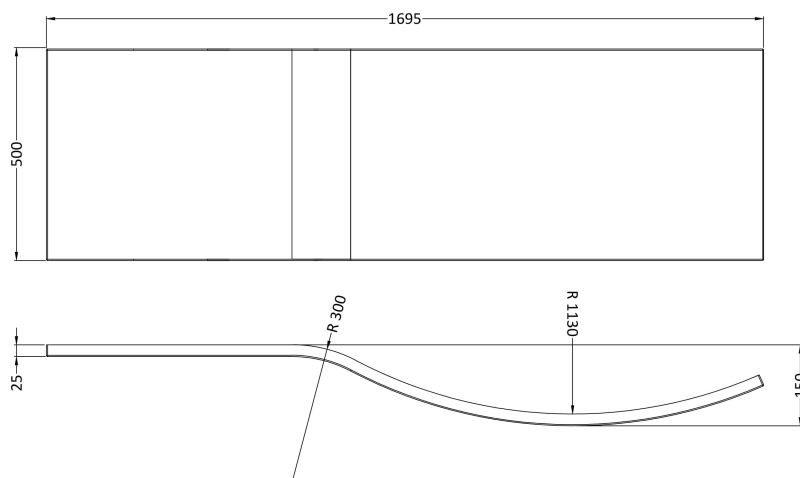

Sales Code: WBB200

Description: 1700 B Shaped Front Panel Cw Fixing Kit

Product Dimensions

Length (mm):	1695
Width (mm):	500
Depth (mm):	150
Nett Weight (kg):	1

Packaging Dimensions

Length (mm):	1700
Width (mm):	520
Depth (mm):	30
Gross Weight (kg):	1

Packaging Data

Box Colour:	Polybagged With End Caps
Box Qty:	1
Label Size:	100 x 50
Label Colour:	White Label
Label Qty:	1

Outer Box Dimensions (If Applicable)

Length (mm):	
Width (mm):	
Height (mm):	
Gross Weight (kg):	
Barcode:	5055275821169

Product Details

Country of Origin:	United Kingdom
Fitting Instruction:	No
Certification:	FSC: CE:
Material Colour Reference:	European White
Product Material:	Acrylic
Material Thickness:	2mm
Volume (Ltr):	N/A
Displaced Capacity:	N/A
Leg Set Included:	Not Applicable
Waste Included:	Not Applicable
Drilled/Undrilled:	Not Applicable
Includes Grips:	Not Applicable
Embossed:	Not Applicable
No of Tapholes:	Not Applicable
Anti-Slip:	Not Applicable