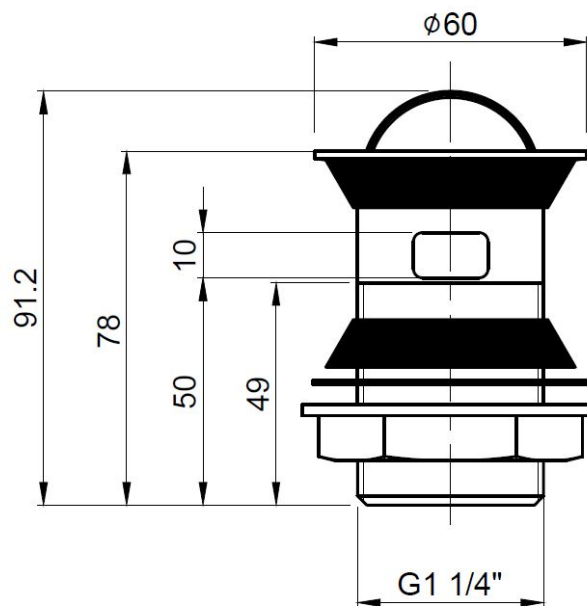

Sales Code: ER08

Description: Ss Flip Top Basin Waste

Product Dimensions

Length (mm):	
Width (mm):	62
Height (mm):	83
Depth (mm):	62
Nett Weight (kg):	0.2

Packaging Dimensions

Height (mm):	100
Width (mm):	65
Depth (mm):	65
Gross Weight (kg):	0.2

Packaging Data

Box Colour:	White Cardboard Box
Box Qty:	1
Label Size:	100 x 50
Label Colour:	White Label
Label Qty:	2

Outer Box Dimensions (If Applicable)

Height (mm):	
Width (mm):	
Length (mm):	
Depth (mm):	
Gross Weight (kg):	13
Barcode:	5055275870839

Product Details

Country of Origin:	China
Fitting Instruction:	No
CE Certification:	N/A
Product Material:	Ss
Heating Element Wattage:	Not Applicable
Colour/Finish:	Chrome
Product Diameter:	62mm
Connection Size:	11/4"