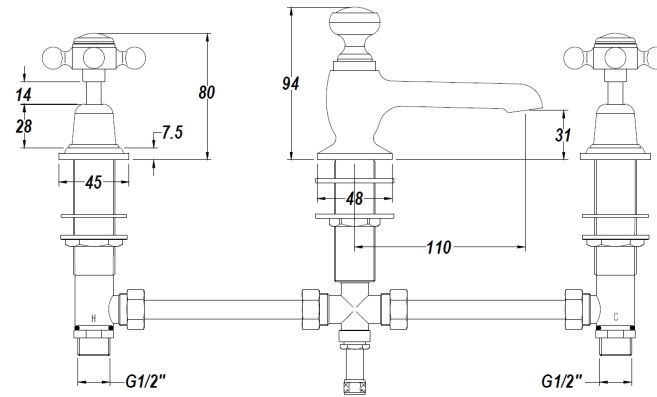

### Product Dimensions

Height (mm):	94
Width (mm):	246
Depth (mm):	140
Length (mm):	
Nett Weight (kg):	2.95

### Packaging Dimensions

Height (mm):	75
Width (mm):	150
Depth (mm):	430
Gross Weight (kg):	2.95

### Outer Box Dimensions (If Applicable)

Height (mm):	370
Width (mm):	350
Depth (mm):	405
Length (mm):	

Gross Weight (kg):	
Barcode:	5055275871423

### Product Details

Country of Origin:	United Kingdom
Fitting Instruction:	Yes
Product Material:	Brass
Control Type:	Manual
Waste Included:	Waste Included
Waste Type:	Pop-Up
WRAS Approval: No	Approval No: N/A
Valve/Cartridge Type:	1/4 Turn Ceramic Disc
Colour/Finish:	Chrome
Mount Type:	Deck
Operating Pressure (bar):	0.1