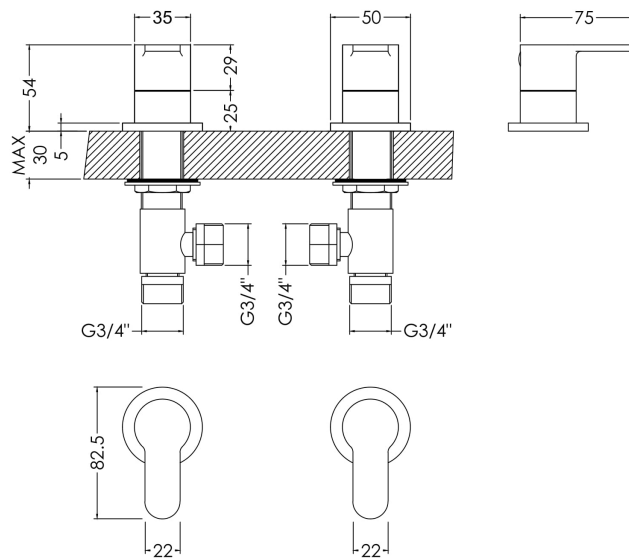

Sales Code: ARV308

Description: Arvan 3/4" Side Valves

Product Dimensions

Height (mm):	54
Width (mm):	35
Depth (mm):	75
Length (mm):	
Nett Weight (kg):	1.28

Packaging Dimensions

Height (mm):	95
Width (mm):	175
Depth (mm):	230
Gross Weight (kg):	1.28

Packaging Data

Box Colour:	White Cardboard Box
Box Qty:	1
Label Size:	100 x 50
Label Colour:	White Label
Label Qty:	1

Outer Box Dimensions (If Applicable)

Height (mm):	500
Width (mm):	380
Depth (mm):	250
Length (mm):	

Gross Weight (kg):	
Barcode:	5056211898641

Product Details

Country of Origin:	China
Fitting Instruction:	No
Product Material:	Brass
Control Type:	Manual
Waste Included:	Waste Not Included
Waste Type:	Not Applicable
WRAS Approval:	No
Approval No:	N/A
Valve/Cartridge Type:	1/4 Turn Ceramic Disc
Colour/Finish:	Chrome
Mount Type:	Deck
Operating Pressure (bar):	0.5

Flow Rates: (Litres Per Min)	0.1 bar: 8.1	0.5 bar: 18.3	1 bar: 26	2 bar: 36.9	3 bar: 45.4
Pipe Size:	3/4"				
Pipe Centres:	N/A				