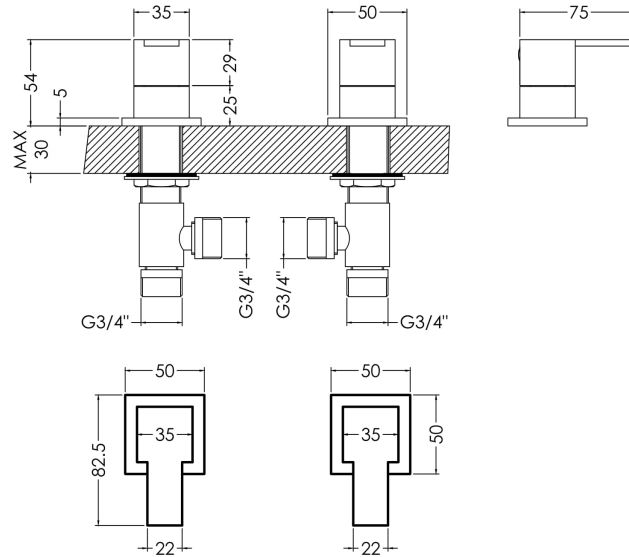

Sales Code: SAN308

Description: Sanford 3/4" Side Valves

Product Dimensions

Height (mm):	55
Width (mm):	50
Depth (mm):	75
Length (mm):	
Nett Weight (kg):	1.45

Packaging Dimensions

Height (mm):	95
Width (mm):	175
Depth (mm):	230
Gross Weight (kg):	1.45

Packaging Data

Box Colour:	White Cardboard Box
Box Qty:	1
Label Size:	100 x 50
Label Colour:	White Label
Label Qty:	1

Outer Box Dimensions (If Applicable)

Height (mm):	500
Width (mm):	380
Depth (mm):	250
Length (mm):	
Gross Weight (kg):	
Barcode:	5056211898061

Product Details

Country of Origin:	China
Fitting Instruction:	Yes
Product Material:	Brass
Control Type:	Manual
Waste Included:	Waste Not Included
Waste Type:	Not Applicable
WRAS Approval: No	Approval No: N/A
Valve/Cartridge Type:	1/4 Turn Ceramic Disc
Colour/Finish:	Chrome
Mount Type:	Deck
Operating Pressure (bar):	0.5
Flow Rates: (Litres Per Min) 0.1 bar: 7.9 0.5 bar: 16.5 1 bar: 23.1 2 bar: 32.9 3 bar: 40.2	
Pipe Size:	3/4"
Pipe Centres:	N/A