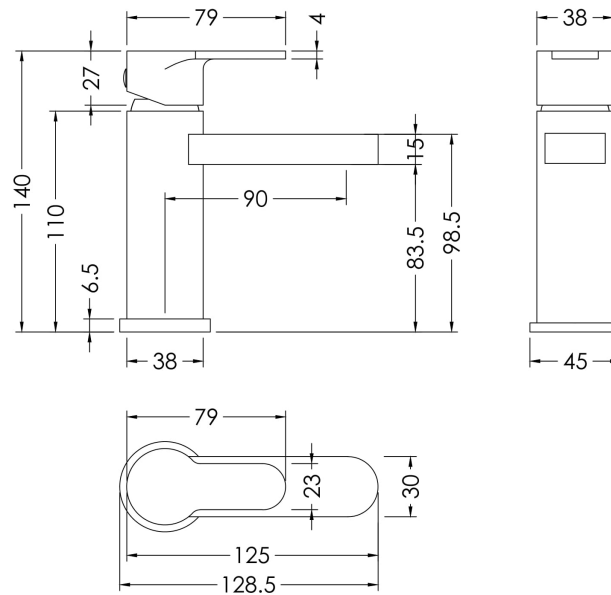

Sales Code: ARV315

Description: Arvan Mini Basin Mixer (P/B Waste)

Product Dimensions

Height (mm):	140
Width (mm):	45
Depth (mm):	125
Length (mm):	
Nett Weight (kg):	1.29

Packaging Dimensions

Height (mm):	95
Width (mm):	265
Depth (mm):	275
Gross Weight (kg):	1.29

Packaging Data

Box Colour:	White Cardboard Box
Box Qty:	1
Label Size:	100 x 50
Label Colour:	White Label
Label Qty:	1

Outer Box Dimensions (If Applicable)

Height (mm):	500
Width (mm):	480
Depth (mm):	295

Length (mm):	
Gross Weight (kg):	
Barcode:	5056211898481

Product Details

Country of Origin:	China
Fitting Instruction:	Yes
Product Material:	Brass
Control Type:	Manual
Waste Included:	Waste Included
Waste Type:	Push Button
WRAS Approval: No	Approval No: N/A
Valve/Cartridge Type:	Single Lever Cartridge
Colour/Finish:	Chrome
Mount Type:	Deck
Operating Pressure (bar):	0.2

Flow Rates: (Litres Per Min) 0.1 bar: 2.6 0.5 bar: 6.7 1 bar: 9.7 2 bar: 14 3 bar: 17.3

Pipe Size: 1/2"

Pipe Centres: N/A