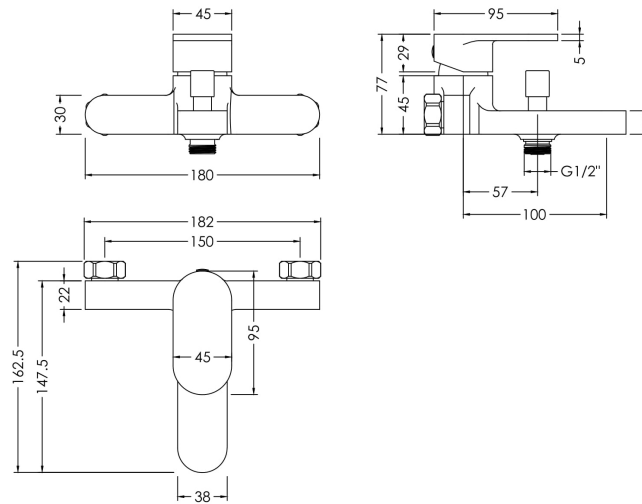

Sales Code: BIN316

Description: Binsey W/M Sl Bsm With Kit

Product Dimensions

Height (mm):	77
Width (mm):	180
Depth (mm):	147
Length (mm):	
Nett Weight (kg):	1.7

Packaging Dimensions

Height (mm):	85
Width (mm):	220
Depth (mm):	330
Gross Weight (kg):	1.7

Packaging Data

Box Colour:	White Cardboard Box
Box Qty:	1
Label Size:	100 x 50
Label Colour:	White Label
Label Qty:	1

Outer Box Dimensions (If Applicable)

Height (mm):	565
Width (mm):	525
Depth (mm):	350
Length (mm):	
Gross Weight (kg):	
Barcode:	5056211898900

Product Details

Country of Origin:	China
Fitting Instruction:	No
Product Material:	Brass/ABS
Control Type:	Manual
Waste Included:	Waste Not Included
Waste Type:	Not Applicable
WRAS Approval: No	Approval No: N/A
Valve/Cartridge Type:	1/4 Turn Ceramic Disc
Colour/Finish:	Chrome
Mount Type:	Wall
Operating Pressure (bar):	3
Flow Rates: (Litres Per Min)	0.1 bar: 2.6 0.5 bar: 6 1 bar: 8.4 2 bar: 12 3 bar: 14.5
Pipe Size:	3/4"
Pipe Centres:	150