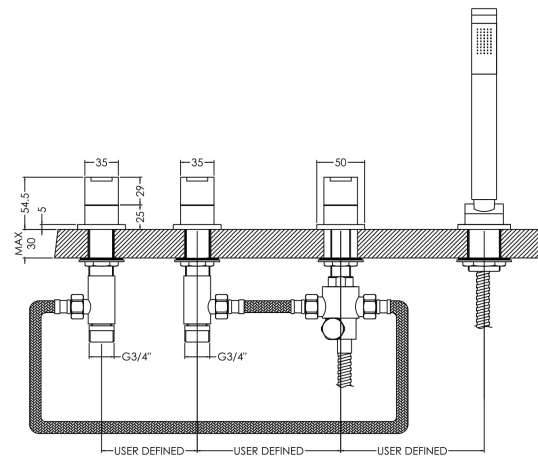

Sales Code: SAN334

Description: Sanford D/M 4Th Bsm No Spout

Product Dimensions

Height (mm):	54
Width (mm):	435
Depth (mm):	75
Length (mm):	
Nett Weight (kg):	3.19

Packaging Dimensions

Height (mm):	85
Width (mm):	390
Depth (mm):	460
Gross Weight (kg):	3.19

Packaging Data

Box Colour:	White Cardboard Box
Box Qty:	1
Label Size:	100 x 50
Label Colour:	White Label
Label Qty:	1

Outer Box Dimensions (If Applicable)

Height (mm):	470
Width (mm):	450
Depth (mm):	400
Length (mm):	
Gross Weight (kg):	
Barcode:	5056211898023

Product Details

Country of Origin:	China
Fitting Instruction:	Yes
Product Material:	Brass/ABS
Control Type:	Manual
Waste Included:	Waste Not Included
Waste Type:	Not Applicable
WRAS Approval: No	Approval No: N/A
Valve/Cartridge Type:	1/4 Turn Ceramic Disc
Colour/Finish:	Chrome
Mount Type:	Deck
Operating Pressure (bar):	2

Flow Rates: (Litres Per Min)	0.1 bar: 4.2	0.5 bar: 10.3	1 bar: 15	2 bar: 21.2	3 bar: 25.7
Pipe Size:	3/4"				
Pipe Centres:	150				