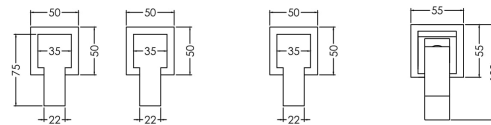

Sales Code: SAN334

Description: Sanford D/M 4Th Bsm No Spout

Product Dimensions

Height (mm):	54
Width (mm):	435
Depth (mm):	75
Length (mm):	
Nett Weight (kg):	3.19

Packaging Dimensions

Height (mm):	85
Width (mm):	390
Depth (mm):	460
Gross Weight (kg):	3.19

Packaging Data

Box Colour:	White Cardboard Box
Box Qty:	1
Label Size:	100 x 50
Label Colour:	White Label
Label Qty:	1

Outer Box Dimensions (If Applicable)

Height (mm):	470
Width (mm):	450
Depth (mm):	400
Length (mm):	
Gross Weight (kg):	
Barcode:	5056211898023

Product Details

Country of Origin:	China
Fitting Instruction:	Yes
Product Material:	Brass/ABS
Control Type:	Manual
Waste Included:	Waste Not Included
Waste Type:	Not Applicable
WRAS Approval: No	Approval No: N/A
Valve/Cartridge Type:	1/4 Turn Ceramic Disc
Colour/Finish:	Chrome
Mount Type:	Deck
Operating Pressure (bar):	2

Flow Rates: (Litres Per Min)	0.1 bar: 4.2	0.5 bar: 10.3	1 bar: 15	2 bar: 21.2	3 bar: 25.7
Pipe Size:	3/4"				
Pipe Centres:	150				