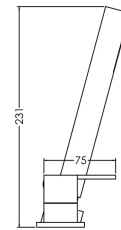

Sales Code: SAN334

Description: Sanford D/M 4Th Bsm No Spout

Product Dimensions

Height (mm):	54
Width (mm):	435
Depth (mm):	75
Length (mm):	
Nett Weight (kg):	3.19

Packaging Dimensions

Height (mm):	85
Width (mm):	390
Depth (mm):	460
Gross Weight (kg):	3.19

Packaging Data

Box Colour:	White Cardboard Box
Box Qty:	1
Label Size:	100 x 50
Label Colour:	White Label
Label Qty:	1

Outer Box Dimensions (If Applicable)

Height (mm):	470
Width (mm):	450
Depth (mm):	400
Length (mm):	
Gross Weight (kg):	
Barcode:	5056211898023

Product Details

Country of Origin:	China
Fitting Instruction:	Yes
Product Material:	Brass/ABS
Control Type:	Manual
Waste Included:	Waste Not Included
Waste Type:	Not Applicable
WRAS Approval: No	Approval No: N/A
Valve/Cartridge Type:	1/4 Turn Ceramic Disc
Colour/Finish:	Chrome
Mount Type:	Deck
Operating Pressure (bar):	2

Flow Rates: (Litres Per Min)	0.1 bar: 4.2	0.5 bar: 10.3	1 bar: 15	2 bar: 21.2	3 bar: 25.7
Pipe Size:	3/4"				
Pipe Centres:	150				