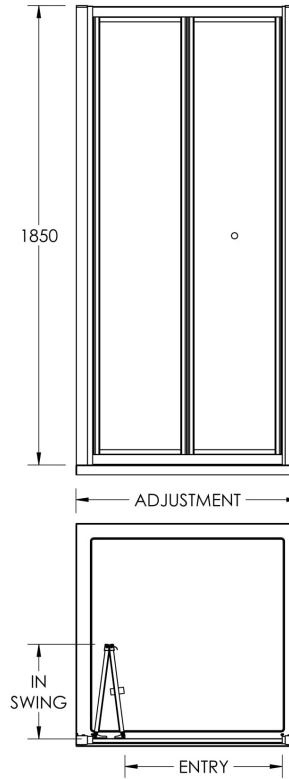

Sales Code: AQBD76

Description: Pacific Bi-Fold Shower Door 760mm

Code	Description	Adjustment (mm)	Entry Width (mm)	In Swing (mm)
AQBD7	700 Bi-Fold	660	700	435
AQBD76	760 Bi-Fold	720	760	495
AQBD8	800 Bi-Fold	760	800	535
AQBD9	900 Bi-Fold	860	900	635
AQBD10	1000 Bi-Fold	960	1000	735
AQBD11	1100 Bi-Fold	1060	1100	835
AQBD12	1200 Bi-Fold	1160	1200	935

### Product Dimensions

Height (mm):	1854
Width (mm):	760
Depth (mm):	45
Nett Weight (kg):	21.3

### Packaging Dimensions

Height (mm):	1910
Width (mm):	765
Length (mm):	90
Gross Weight (kg):	21.3

### Outer Box Dimensions (If Applicable)

Height (mm):	
Width (mm):	
Depth (mm):	
Length (mm):	
Gross Weight (kg):	
Barcode:	5055146192633