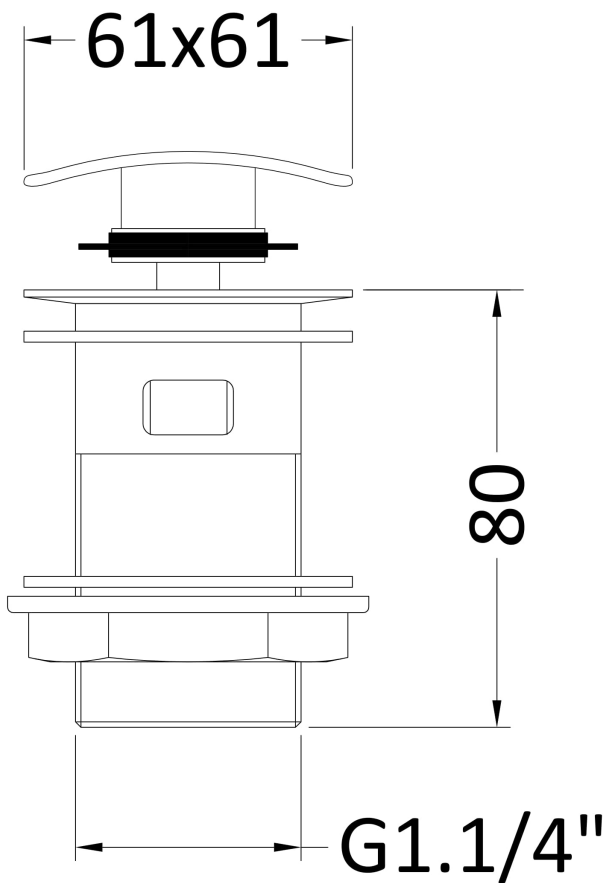

### Product Dimensions

Length (mm):	
Width (mm):	65
Height (mm):	100
Depth (mm):	65
Nett Weight (kg):	0.41

### Packaging Dimensions

Height (mm):	100
Width (mm):	65
Depth (mm):	65
Gross Weight (kg):	0.41

### Outer Box Dimensions (If Applicable)

Height (mm):	
Width (mm):	
Length (mm):	
Depth (mm):	
Gross Weight (kg):	21
Barcode:	5055146162445

### Product Details

Country of Origin:	China
Fitting Instruction:	Yes
CE Certification:	N/A
Product Material:	Brass
Heating Element Wattage:	Not Applicable
Colour/Finish:	Chrome
Product Diameter:	65mm
Connection Size:	11/4"