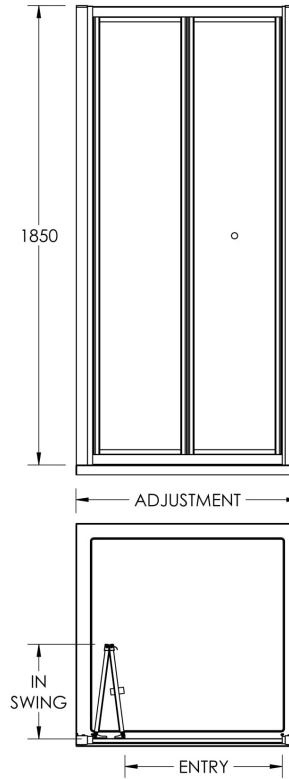

Sales Code: AQBD8

Description: Pacific Bi-Fold Shower Door 800mm

Code	Description	Adjustment (mm)	Entry Width (mm)	In Swing (mm)	
AQBD7	700 Bi-Fold	660	700	435	285
AQBD76	760 Bi-fold	720	760	495	305
AQBD8	800 Bi-Fold	760	800	535	335
AQBD9	900 Bi-Fold	860	900	635	385
AQBD10	1000 Bi-Fold	960	1000	735	435
AQBD11	1100 Bi-Fold	1060	1100	835	485
AQBD12	1200 Bi-Fold	1160	1200	935	535

**Product Dimensions**

Height (mm):	1854
Width (mm):	800
Depth (mm):	45
Nett Weight (kg):	22.1

**Packaging Dimensions**

Height (mm):	1910
Width (mm):	805
Length (mm):	90
Gross Weight (kg):	22.1

**Packaging Data**

Box Colour:	Brown Cardboard Box - Printed
Box Qty:	1
Label Size:	100 x 50
Label Colour:	Not Applicable
Label Qty:	0

**Outer Box Dimensions (If Applicable)**

Height (mm):	
Width (mm):	
Depth (mm):	
Length (mm):	
Gross Weight (kg):	
Barcode:	5055146192640

**Product Details**

Country of Origin:	China
Fitting Instruction:	Yes
CE Approval:	Yes
Profile Material:	Aluminium
Profile Finish:	Polished Chrome
Adjustments (mm):	760mm - 800mm
Entry Width (mm):	536mm
Swing In Dim (mm):	330mm
Swing Out Dim (mm):	N/A
Radius (mm):	Not Applicable
Glass Thickness (mm):	4
Easy Fit:	No
Easy Clean:	No
Handle Style:	Not Applicable
Handle Material:	Not Applicable
Enclosure Design:	Framed
Wheel Type:	Captive And Fixed.
Support Bar Included:	Support Bar Not Included
Extras:	None