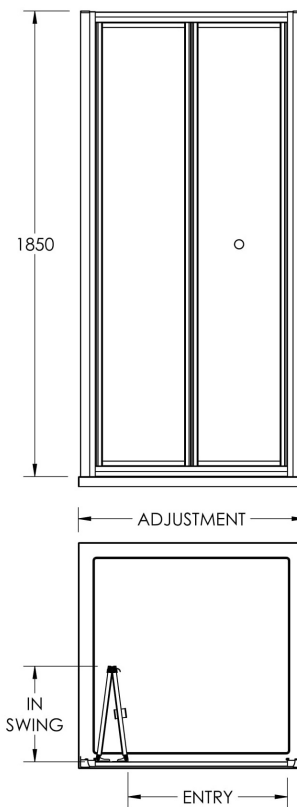

Sales Code: ERBD90

Description: Ella 900mm Bi-Fold Door (1850)

Code	Description	Adjustment (mm)	Entry Width (mm)	In Swing (mm)
ERBD70-E5/E6	700 Bi-Fold	650	685	435
ERBD76-E5/E6	760 Bi-fold	710	745	495
ERBD80-E5/E6	800 Bi-Fold	750	785	535
ERBD90-E5/E6	900 Bi-Fold	850	885	635
ERBD10-E5/E6	1000 Bi-Fold	950	985	735
ERBD11-E5/E6	1100 Bi-Fold	1050	1085	835
ERBD12-E5/E6	1200 Bi-Fold	1150	1185	935

### Product Dimensions

Height (mm):	1854
Width (mm):	885
Depth (mm):	42
Nett Weight (kg):	23.5

### Packaging Dimensions

Height (mm):	1900
Width (mm):	885
Length (mm):	80
Gross Weight (kg):	23.5

### Outer Box Dimensions (If Applicable)

Height (mm):	
Width (mm):	
Depth (mm):	
Length (mm):	
Gross Weight (kg):	
Barcode:	5055369078752