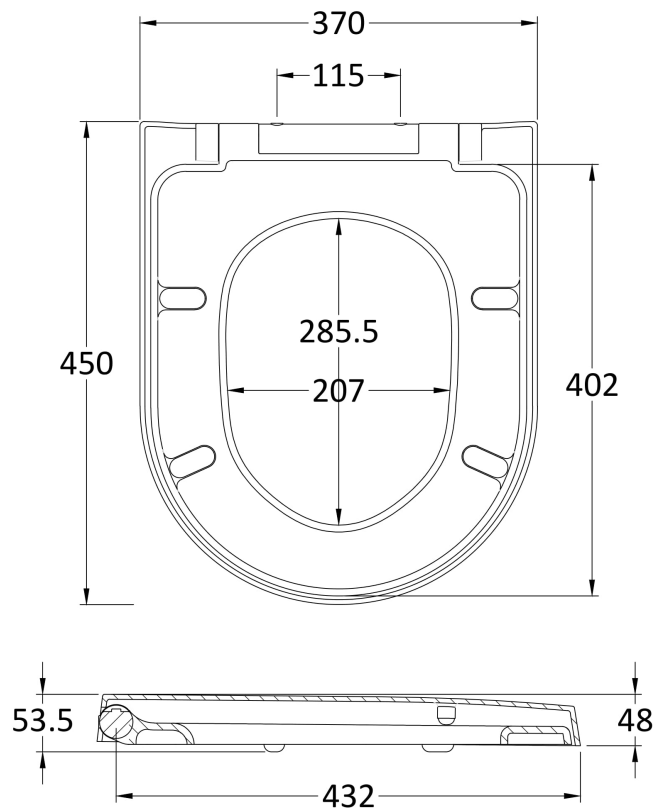

### Product Dimensions

Length (mm):	450
Width (mm):	370
Height (mm):	54
Nett Weight (kg):	2.77

### Packaging Dimensions

Length (mm):	465
Width (mm):	380
Height (mm):	60
Gross Weight (kg):	2.77

### Outer Box Dimensions (If Applicable)

Length (mm):	480
Width (mm):	330
Height (mm):	395
Gross Weight (kg):	14
Barcode:	5060272829780

### Product Details

Country of Origin:	China
Fitting Instruction:	Yes
CE Certification:	Not Applicable
Product Material:	Urea
Seat Type:	D Shape
Seat Function:	Soft Close
Hinge Centres (Min):	70
Hinge Centres (Max):	175
Hinge Material:	Stainless Steel Nylon
Colour/Finish:	White
Fixing Method:	Quick Release