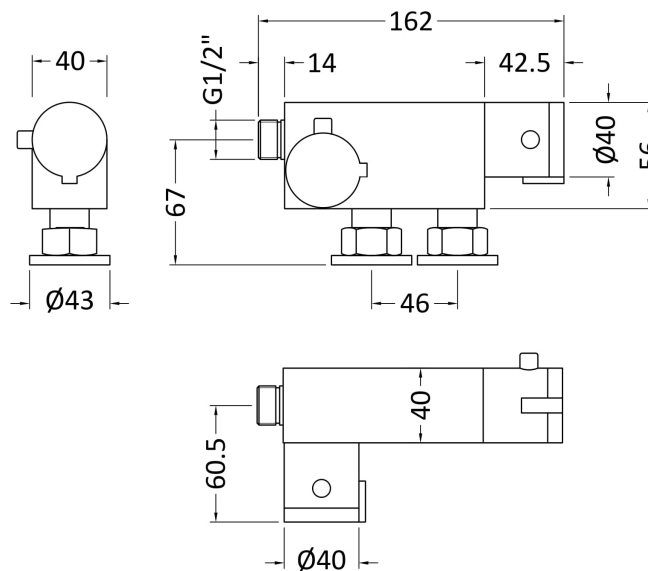

Sales Code: VBS023

Description: Vertical Thermo Bar Valve

Product Dimensions

Length (mm):	
Width (mm):	90
Height (mm):	45
Depth (mm):	185
Nett Weight (kg):	1.35

Packaging Dimensions

Length (mm):	80
Width (mm):	90
Height (mm):	
Gross Weight (kg):	1.35

Packaging Data

Box Colour:	White Cardboard Box
Box Qty:	1
Label Size:	100 x 50
Label Colour:	White Label
Label Qty:	2

Outer Box Dimensions (If Applicable)

Length (mm):	
Width (mm):	
Height (mm):	
Depth (mm):	
Gross Weight (kg):	13
Barcode:	5055275830659

Product Details

Country of Origin:	China
Fitting Instruction:	Yes
Product Material:	Brass/ABS
Mount Type:	Wall, Surface
Outlet Elbow Supplied:	No
Easy Clean:	Not Applicable
Head Included:	No
Handset Included:	No
Body Jets Included:	No
No of Body Jets:	Not Applicable
Operating Pressure (bar):	0.2
Valve/Cartridge Type:	1/4 Turn Ceramic Disc
Flow Rates (L/min):	0.1 bar: 2.6 0.5 bar: 7.5 1 bar: 11.1 2 bar: 16.2 3 bar: 20.2
TMV2 Approved:	No Approval No: N/A
TMV3 Approved:	No Approval No: N/A
WRAS Approved:	No Approval No: N/A
Head Function:	Not Applicable
Handset Function:	Not Applicable
Body Jet Info:	Not Applicable
Pipe Size:	15 mm (1/2" Bsp)
Pipe Centres:	N/A
Colour/Finish:	Chrome
Hose Included:	No
No. of Outlets:	1