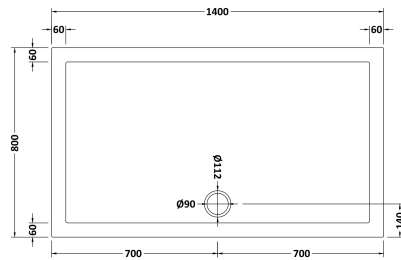

Sales Code: NTP033

Description: Rectangular Tray 1400 X 800

Product Dimensions

Length (mm):	1400
Width (mm):	800
Height (mm):	40
Nett Weight (kg):	31.4

Packaging Dimensions

Length (mm):	1440
Width (mm):	840
Height (mm):	80
Gross Weight (kg):	31.4

Packaging Data

Box Colour:	Shrinkwrap & Polystyrene
Box Qty:	1
Label Size:	100 x 50
Label Colour:	White Label
Label Qty:	2

Outer Box Dimensions (If Applicable)

Length (mm):	
Width (mm):	
Height (mm):	
Gross Weight (kg):	
Barcode:	5055369006335

Product Details

Country of Origin:	United Kingdom
Fitting Instruction:	Yes
CE Certification:	Yes
Colour/Finish:	White
Product Material:	Acrylic Capped ABS Caco3 & Pu
Material Colour Reference:	European White
Radius:	0
Waste Required (mm):	90
Compatible with Leg Kit:	Yes