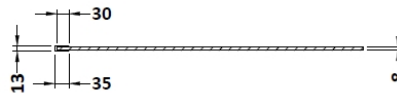

Sales Code: WRSC076

Description: Wetroom Screen 760 X 1850 X 8mm

Product Dimensions

Height (mm):	1850
Width (mm):	760
Depth (mm):	14
Nett Weight (kg):	32.5

Packaging Dimensions

Height (mm):	60
Width (mm):	810
Length (mm):	1920
Gross Weight (kg):	32.5

Packaging Data

Box Colour:	Brown Cardboard Box - Printed
Box Qty:	1
Label Size:	100 x 50
Label Colour:	Not Applicable
Label Qty:	0

Outer Box Dimensions (If Applicable)

Height (mm):	
Width (mm):	
Depth (mm):	
Length (mm):	
Gross Weight (kg):	
Barcode:	5055275819012

Product Details

Country of Origin:	China
Fitting Instruction:	Yes
CE Approval:	Yes
Profile Material:	Aluminium
Profile Finish:	Polished Chrome
Adjustments (mm):	735mm - 753mm
Entry Width (mm):	N/A
Swing In Dim (mm):	N/A
Swing Out Dim (mm):	N/A
Radius (mm):	Not Applicable
Glass Thickness (mm):	8
Easy Fit:	No
Easy Clean:	No
Handle Style:	Not Applicable
Handle Material:	Not Applicable
Enclosure Design:	Frameless
Wheel Type:	Not Applicable
Support Bar Included:	Support Bar Included
Extras:	None