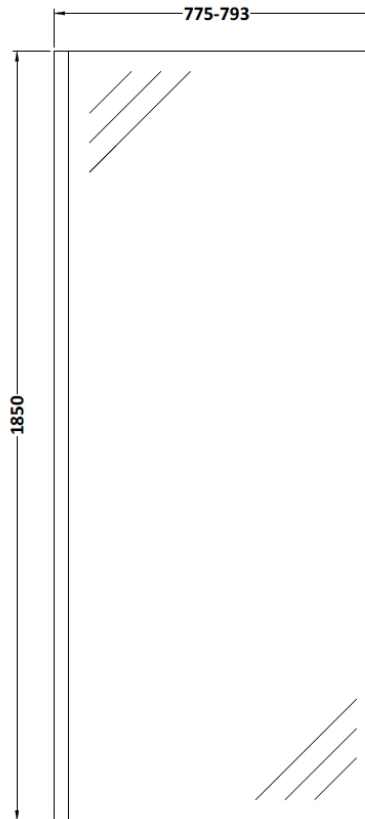

Sales Code: WRSC080

Description: Wetroom Screen 800 X 1850 X 8mm

Product Dimensions

Height (mm):	1850
Width (mm):	800
Depth (mm):	14
Nett Weight (kg):	34

Packaging Dimensions

Height (mm):	60
Width (mm):	850
Length (mm):	1920
Gross Weight (kg):	34

Packaging Data

Box Colour:	Brown Cardboard Box - Printed
Box Qty:	1
Label Size:	100 x 50
Label Colour:	Not Applicable
Label Qty:	0

Outer Box Dimensions (If Applicable)

Height (mm):	
Width (mm):	
Depth (mm):	
Length (mm):	
Gross Weight (kg):	
Barcode:	5055275819029

Product Details

Country of Origin:	China
Fitting Instruction:	Yes
CE Approval:	Yes
Profile Material:	Aluminium
Profile Finish:	Polished Chrome
Adjustments (mm):	775mm - 793mm
Entry Width (mm):	N/A
Swing In Dim (mm):	N/A
Swing Out Dim (mm):	N/A
Radius (mm):	Not Applicable
Glass Thickness (mm):	8
Easy Fit:	No
Easy Clean:	No
Handle Style:	Not Applicable
Handle Material:	Not Applicable
Enclosure Design:	Frameless
Wheel Type:	Not Applicable
Support Bar Included:	Support Bar Included
Extras:	None