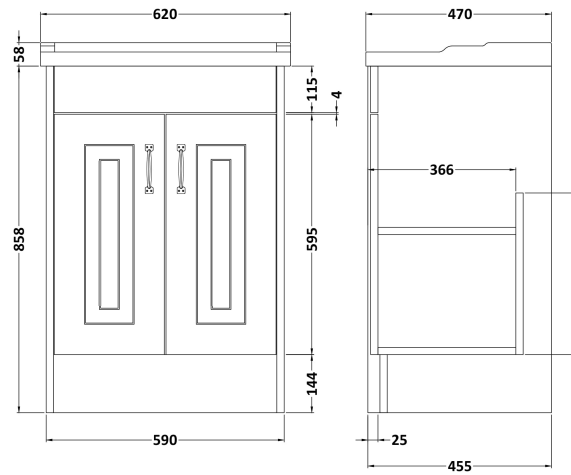

Sales Code: YOR403

Description: York 600mm 2 Door Basin And Cab

Packaging Details

Barcode: 5056211847533

Sales Code: OLF403

Description: 600 2-Door Floor Standing Unit

Product Dimensions

Height (mm):	858
Width (mm):	590
Depth (mm):	455
Nett Weight (kg):	25

Packaging Dimensions

Height (mm):	895
Width (mm):	610
Depth (mm):	480
Gross Weight (kg):	25

Packaging Data

Box Colour:	Brown Cardboard Box
Box Qty:	1
Label Size:	100 x 50
Label Colour:	White Label
Label Qty:	2

Outer Box Dimensions (If Applicable)

Height (mm):	
Width (mm):	
Depth (mm):	
Gross Weight (kg):	
Barcode:	5056211847427

Product Details

Country of Origin:	United Kingdom
Fitting Instruction:	No
Certification:	FSC: Yes CE: N/A
Colour:	Royal Grey
Construction Method:	Cam & Wood Dowel
Construction Type:	Rigid
Cabinet Finish:	MFC Textured Woodgrain
Fascia Finish:	Mdf Vinyl Textured Woodgrain
Cabinet Thickness (mm):	18
Fascia Thickness (mm):	18
Drawer Included:	No
Drawer Type:	Not Applicable
No of Shelves:	1
Hinge Type:	110 Degree Inset Clip-On S/C
Hinge Included:	Yes
Adjustable Legs:	No
Fixings Included:	Yes
Handle Style:	Traditional
Handle Included:	Yes
Waste Shroud:	No
Handle Type:	Strap

Sales Code: NLV003

Description: 600mm Traditional Basin 1Th

Product Dimensions

Height (mm):	210
Width (mm):	620
Depth (mm):	470
Nett Weight (kg):	12.45

Packaging Dimensions

Height (mm):	260
Width (mm):	640
Depth (mm):	500
Gross Weight (kg):	13.66