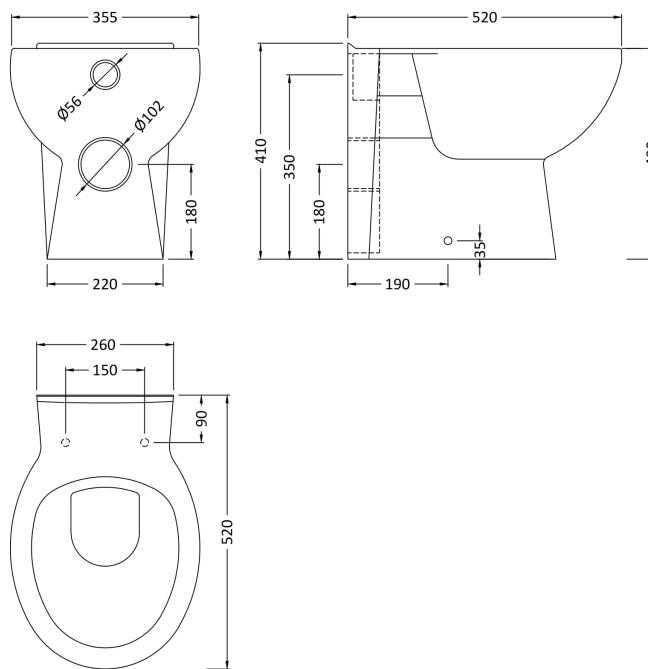

Sales Code: BTW002

Description: Standard Toilet Pan

Product Dimensions

Height (mm):	410
Width (mm):	355
Depth (mm):	520
Nett Weight (kg):	18.5

Packaging Dimensions

Height (mm):	420
Width (mm):	395
Depth (mm):	555
Gross Weight (kg):	19

Packaging Data

Box Colour:	Brown Cardboard Box - Printed
Box Qty:	1
Label Size:	100 x 50
Label Colour:	Not Applicable
Label Qty:	2

Outer Box Dimensions (If Applicable)

Height (mm):	
Width (mm):	
Depth (mm):	
Gross Weight (kg):	
Barcode:	5055369003730

Product Details

Country of Origin:	China
Fitting Instruction:	No
Certification:	CE: Yes WRAS: N/A WRAS No: N/A
Product Material:	Vitreous China
Fixing Supplied:	No

Pans/Bidets: Trap Style: P Trap Includes Seat: No

Basins: Tap Hole: Not Applicable Chain Stay Hole: Not Applicable
Template: Not Applicable Waste Type Req: Not Applicable
Overflow Inc: Not Applicable Overflow Cover: Not Applicable
Inner Bowl Depth (mm): N/A