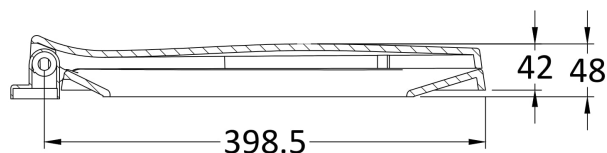

Sales Code: NTS010

Description: Standard Round Seat, Sc, Bottom Fix

Product Dimensions

Length (mm):	429
Width (mm):	350
Height (mm):	48
Nett Weight (kg):	1.4

Packaging Dimensions

Length (mm):	440
Width (mm):	350
Height (mm):	70
Gross Weight (kg):	1.42

Packaging Data

Box Colour:	White Cardboard Box - Printed
Box Qty:	1
Label Size:	100 x 50
Label Colour:	Not Applicable
Label Qty:	

Outer Box Dimensions (If Applicable)

Length (mm):	480
Width (mm):	330
Height (mm):	400
Gross Weight (kg):	14
Barcode:	5055369001446

Product Details

Country of Origin:	China
Fitting Instruction:	Yes
CE Certification:	Not Applicable
Product Material:	Polypropylene
Seat Type:	Round
Seat Function:	Soft Close
Hinge Centres (Min):	120
Hinge Centres (Max):	180
Hinge Material:	Polypropylene
Colour/Finish:	White
Fixing Method:	Bottom Fix