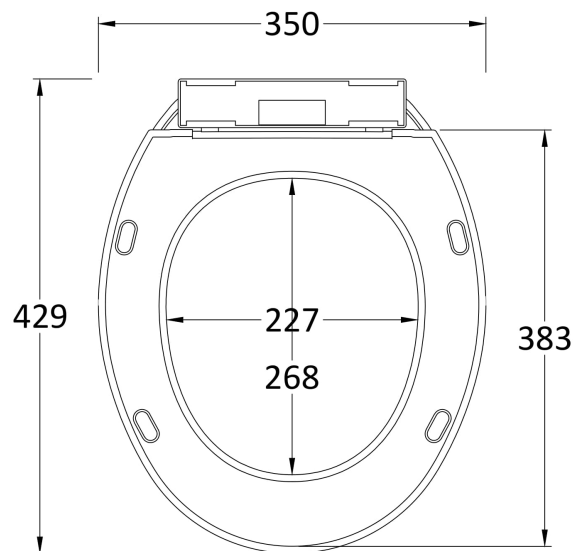

Sales Code: NTS010

Description: Standard Round Seat, Sc, Bottom Fix

Product Dimensions

Length (mm):	429
Width (mm):	350
Height (mm):	48
Nett Weight (kg):	1.4

Packaging Dimensions

Length (mm):	440
Width (mm):	350
Height (mm):	70
Gross Weight (kg):	1.42

Packaging Data

Box Colour:	White Cardboard Box - Printed
Box Qty:	1
Label Size:	100 x 50
Label Colour:	Not Applicable
Label Qty:	

Outer Box Dimensions (If Applicable)

Length (mm):	480
Width (mm):	330
Height (mm):	400
Gross Weight (kg):	14
Barcode:	5055369001446

Product Details

Country of Origin:	China
Fitting Instruction:	Yes
CE Certification:	Not Applicable
Product Material:	Polypropylene
Seat Type:	Round
Seat Function:	Soft Close
Hinge Centres (Min):	120
Hinge Centres (Max):	180
Hinge Material:	Polypropylene
Colour/Finish:	White
Fixing Method:	Bottom Fix