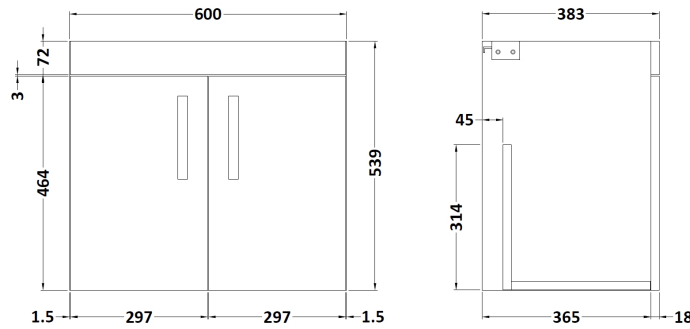

### Product Dimensions

Height (mm):	540
Width (mm):	600
Depth (mm):	383
Nett Weight (kg):	12.5

### Packaging Dimensions

Height (mm):	405
Width (mm):	620
Depth (mm):	560
Gross Weight (kg):	13

### Product Dimensions

Height (mm):	18
Width (mm):	605
Depth (mm):	390
Nett Weight (kg):	2.5

### Packaging Dimensions

Height (mm):	25
Width (mm):	625
Depth (mm):	410
Gross Weight (kg):	3