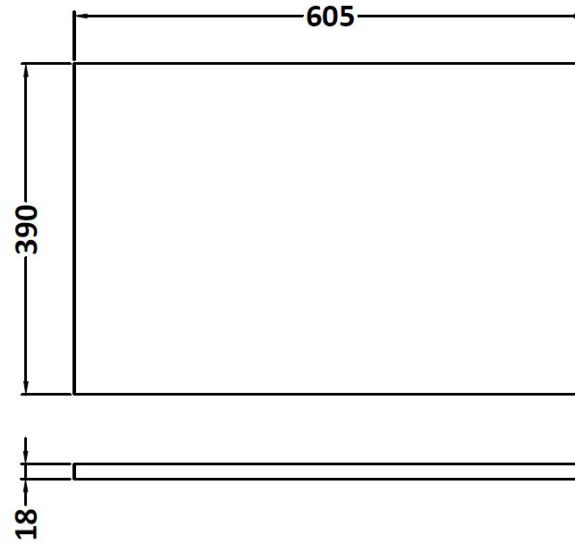

### Product Dimensions

Height (mm):	540
Width (mm):	600
Depth (mm):	383
Nett Weight (kg):	12.5

### Packaging Dimensions

Height (mm):	405
Width (mm):	620
Depth (mm):	560
Gross Weight (kg):	13

### Outer Box Dimensions (If Applicable)

Height (mm):	
Width (mm):	
Depth (mm):	
Gross Weight (kg):	
Barcode:	5056211847960

### Product Dimensions

Height (mm):	18
Width (mm):	605
Depth (mm):	390
Nett Weight (kg):	2.5