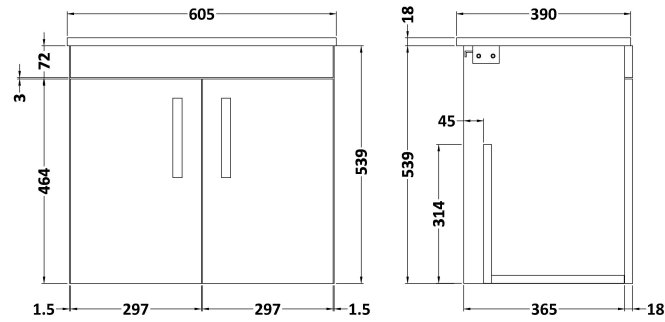

Sales Code: ATH111W

Description: 600 Wh 2-Door Vanity & Worktop

Packaging Details

Barcode: 5056211848479