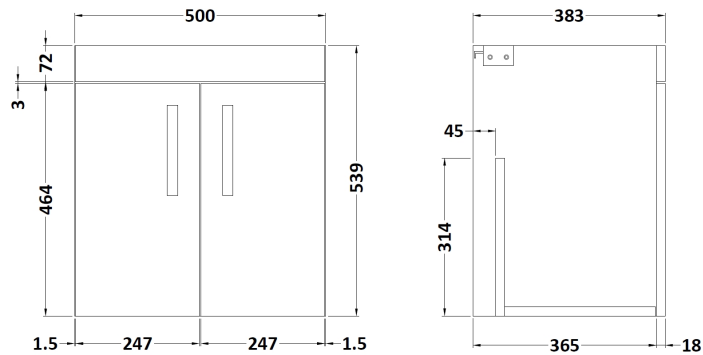

Sales Code: ATH088A

Description: 500 Wh 2-Door Vanity & Basin 1

Packaging Details

Barcode: 5056211816928

Sales Code: MOE152

Description: 500 Wall Hung 2-Door Basin Unit

Product Dimensions

Height (mm):	540
Width (mm):	500
Depth (mm):	383
Nett Weight (kg):	11

Packaging Dimensions

Height (mm):	405
Width (mm):	520
Depth (mm):	560
Gross Weight (kg):	11.5

Packaging Data

Box Colour:	Brown Cardboard Box
Box Qty:	1
Label Size:	0 x 0
Label Colour:	White Label
Label Qty:	0

Sales Code: NVM012

Description: 500 Mid-Edged Basin 1 Th

Product Dimensions

Height (mm):	180
Width (mm):	510
Depth (mm):	390
Nett Weight (kg):	10.54

Packaging Dimensions

Height (mm):	210
Width (mm):	410
Depth (mm):	530
Gross Weight (kg):	10.54

Packaging Data

Box Colour:	Brown Cardboard Box - Printed
Box Qty:	1
Label Size:	100 x 50
Label Colour:	White Label
Label Qty:	2

Outer Box Dimensions (If Applicable)

Height (mm):	
Width (mm):	
Depth (mm):	
Gross Weight (kg):	
Barcode:	5055369043446