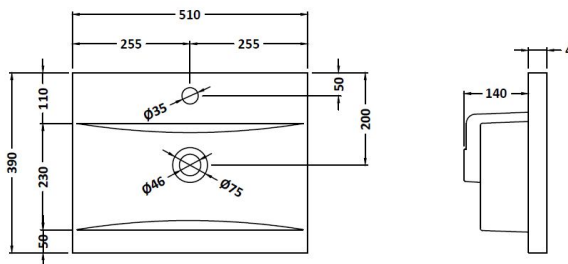

Packaging Dimensions

Height (mm):	405
Width (mm):	520
Depth (mm):	560
Gross Weight (kg):	11.5

Packaging Data

Box Colour:	Brown Cardboard Box
Box Qty:	1
Label Size:	0 x 0
Label Colour:	White Label
Label Qty:	0

Outer Box Dimensions (If Applicable)

Height (mm):	
Width (mm):	
Depth (mm):	
Gross Weight (kg):	
Barcode:	5056211816249

Product Details

Country of Origin:	China
Fitting Instruction:	No
Certification:	FSC: Yes CE: N/A
Colour:	Gloss White
Construction Method:	Cam & Wood Dowel
Construction Type:	Rigid
Cabinet Finish:	MFC Painted Gloss
Fascia Finish:	MFC Painted Gloss
Cabinet Thickness (mm):	16
Fascia Thickness (mm):	18
Drawer Included:	No
Drawer Type:	Not Applicable
No of Shelves:	0
Hinge Type:	95 Degree Clip-On Soft Close
Hinge Included:	Yes, Supplied
Adjustable Legs:	No, Not Required
Fixings Included:	Yes
Handle Style:	Contemporary
Handle Included:	Yes, Supplied
Waste Shroud:	No
Handle Type:	D-Shape

Sales Code: NVM012

Description: 500 Mid-Edged Basin 1 Th

Product Dimensions

Height (mm):	180
Width (mm):	510
Depth (mm):	390
Nett Weight (kg):	10.54

Packaging Dimensions

Height (mm):	210
Width (mm):	410
Depth (mm):	530
Gross Weight (kg):	10.54

Packaging Data

Box Colour:	Brown Cardboard Box - Printed
Box Qty:	1
Label Size:	100 x 50
Label Colour:	White Label
Label Qty:	2

Outer Box Dimensions (If Applicable)

Height (mm):	
Width (mm):	
Depth (mm):	
Gross Weight (kg):	
Barcode:	5055369043446