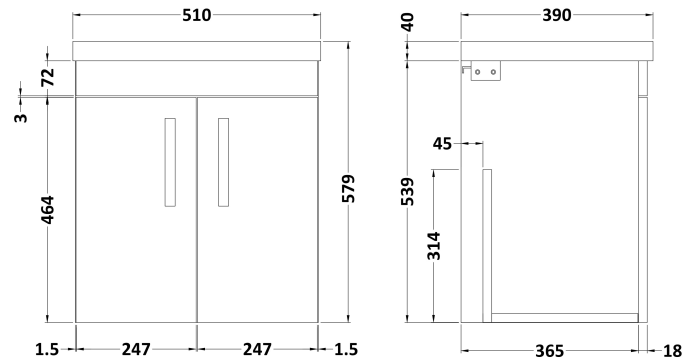

Sales Code: ATH088A

Description: 500 Wh 2-Door Vanity & Basin 1

Packaging Details

Barcode: 5056211816928

Sales Code: MOE152

Description: 500 Wall Hung 2-Door Basin Unit

Product Dimensions

Height (mm):	540
Width (mm):	500
Depth (mm):	383
Nett Weight (kg):	11

Packaging Dimensions

Height (mm):	405
Width (mm):	520
Depth (mm):	560
Gross Weight (kg):	11.5

Packaging Data

Box Colour:	Brown Cardboard Box
Box Qty:	1
Label Size:	0 x 0
Label Colour:	White Label
Label Qty:	0

Outer Box Dimensions (If Applicable)

Height (mm):	
Width (mm):	
Depth (mm):	
Gross Weight (kg):	
Barcode:	5056211816249

Product Details

Country of Origin:	China
Fitting Instruction:	No
Certification:	FSC: Yes CE: N/A
Colour:	Gloss White
Construction Method:	Cam & Wood Dowel
Construction Type:	Rigid
Cabinet Finish:	MFC Painted Gloss
Fascia Finish:	MFC Painted Gloss
Cabinet Thickness (mm):	16
Fascia Thickness (mm):	18
Drawer Included:	No
Drawer Type:	Not Applicable
No of Shelves:	0
Hinge Type:	95 Degree Clip-On Soft Close
Hinge Included:	Yes, Supplied
Adjustable Legs:	No, Not Required
Fixings Included:	Yes
Handle Style:	Contemporary
Handle Included:	Yes, Supplied
Waste Shroud:	No
Handle Type:	D-Shape

Sales Code: NVM012

Description: 500 Mid-Edged Basin 1 Th

Product Dimensions

Height (mm):	180
Width (mm):	510
Depth (mm):	390
Nett Weight (kg):	10.54

Packaging Dimensions

Height (mm):	210
Width (mm):	410
Depth (mm):	530
Gross Weight (kg):	10.54