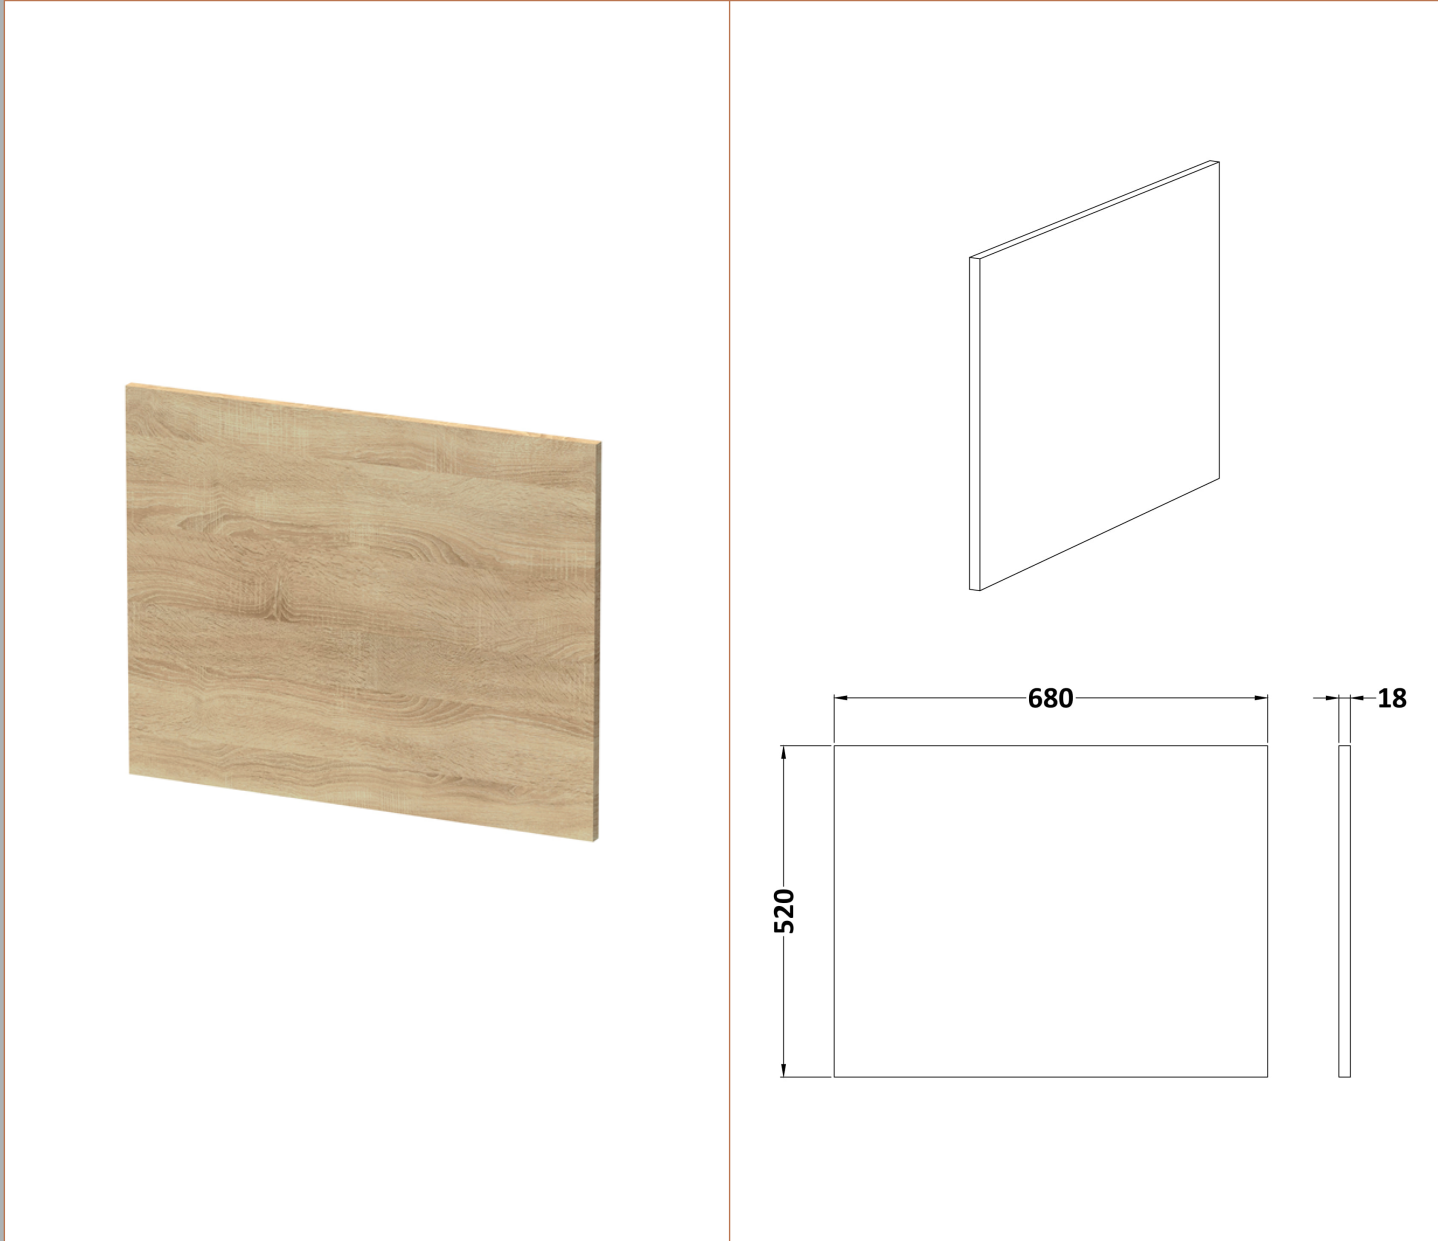

Sales Code: MPC631

Description: Square Shower Bath End Panel

Product Dimensions

Height (mm):	520
Width (mm):	680
Depth (mm):	18
Nett Weight (kg):	8.5

Packaging Dimensions

Height (mm):	30
Width (mm):	540
Depth (mm):	700
Gross Weight (kg):	8.5

Packaging Data

Box Colour:	Brown Cardboard Box
Box Qty:	1
Label Size:	100 x 50
Label Colour:	White Label
Label Qty:	1

Outer Box Dimensions (If Applicable)

Height (mm):	
Width (mm):	
Depth (mm):	
Gross Weight (kg):	
Barcode:	5055275881521

Product Details

Country of Origin:	United Kingdom
Fitting Instruction:	No
CE Certification:	N/A
FSC Certified Materials:	Yes
Colour:	Natural Oak
Construction Method:	Cam & Wood Dowel
Construction Type:	Flat-Pack
Cabinet Finish:	Not Applicable
Fascia Finish:	MFC Textured Woodgrain
Cabinet Thickness (mm):	
Fascia Thickness (mm):	18
Drawer Included:	Not Applicable
Drawer Type:	Not Applicable
No of Shelves:	Not Applicable
Hinge Type:	Not Applicable
Hinge Included:	Not Applicable
Adjustable Legs:	Not Applicable
Fixings Included:	Yes
Handle Style:	Not Applicable
Waste Shroud:	Not Applicable
Handle Included:	Not Applicable
Handle Type:	Not Applicable