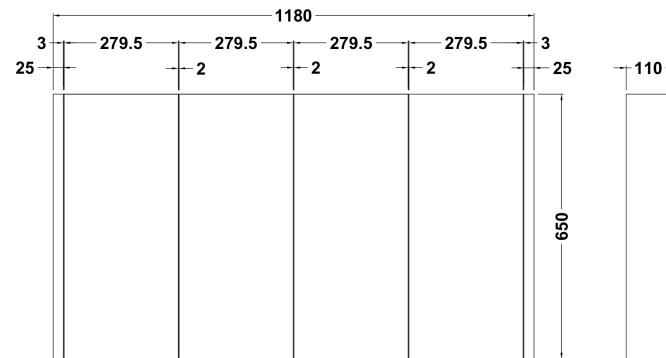

Sales Code: NVM118

Description: 1200mm 4 Door Mirrored Cabinet

Product Dimensions

Height (mm):	650
Width (mm):	1200
Depth (mm):	110
Nett Weight (kg):	30.85

Packaging Dimensions

Height (mm):	125
Width (mm):	1225
Depth (mm):	685
Gross Weight (kg):	30.85

Packaging Data

Box Colour:	Brown Cardboard Box - Printed
Box Qty:	1
Label Size:	100 x 50
Label Colour:	Not Applicable
Label Qty:	0

Outer Box Dimensions (If Applicable)

Height (mm):	
Width (mm):	
Depth (mm):	
Gross Weight (kg):	
Barcode:	5055369005390

Product Details

Country of Origin:	China
Fitting Instruction:	No
CE Certification:	No
FSC Certified Materials:	Yes
Colour:	Gloss White
Construction Method:	Cam & Wood Dowel
Construction Type:	Rigid
Cabinet Finish:	MFC Painted Gloss
Fascia Finish:	Mdf Painted Gloss
Cabinet Thickness (mm):	
Fascia Thickness (mm):	18
Drawer Included:	No
Drawer Type:	Not Applicable
No of Shelves:	2
Hinge Type:	95 Degree Clip-On Soft Close
Hinge Included:	Yes
Adjustable Legs:	No, Not Required
Fixings Included:	Yes
Handle Style:	Contemporary
Waste Shroud:	Not Applicable
Handle Included:	Yes
Handle Type:	Bar