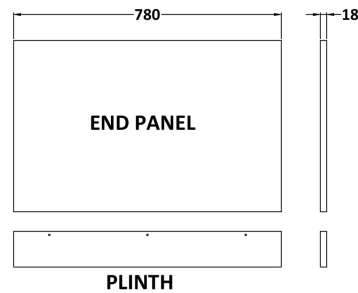

Sales Code: OFF972

Description: 800 Bath End Panel

Product Dimensions

Height (mm):	560
Width (mm):	780
Depth (mm):	36
Nett Weight (kg):	5.5

Packaging Dimensions

Height (mm):	30
Width (mm):	590
Depth (mm):	760
Gross Weight (kg):	5.58

Packaging Data

Box Colour:	Brown Cardboard Box
Box Qty:	1
Label Size:	140 x 20
Label Colour:	White Label
Label Qty:	2

Outer Box Dimensions (If Applicable)

Height (mm):	
Width (mm):	
Depth (mm):	
Gross Weight (kg):	
Barcode:	5056211816416