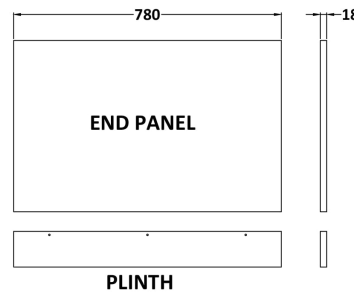

Sales Code: OFG472

Description: 800 Bath End Panel

Product Dimensions

Height (mm):	560
Width (mm):	780
Depth (mm):	36
Nett Weight (kg):	5.5

Packaging Dimensions

Height (mm):	30
Width (mm):	590
Depth (mm):	760
Gross Weight (kg):	5.58

Packaging Data

Box Colour:	Brown Cardboard Box
Box Qty:	1
Label Size:	140 x 20
Label Colour:	White Label
Label Qty:	2

Outer Box Dimensions (If Applicable)

Height (mm):	
Width (mm):	
Depth (mm):	
Gross Weight (kg):	
Barcode:	5056211848110