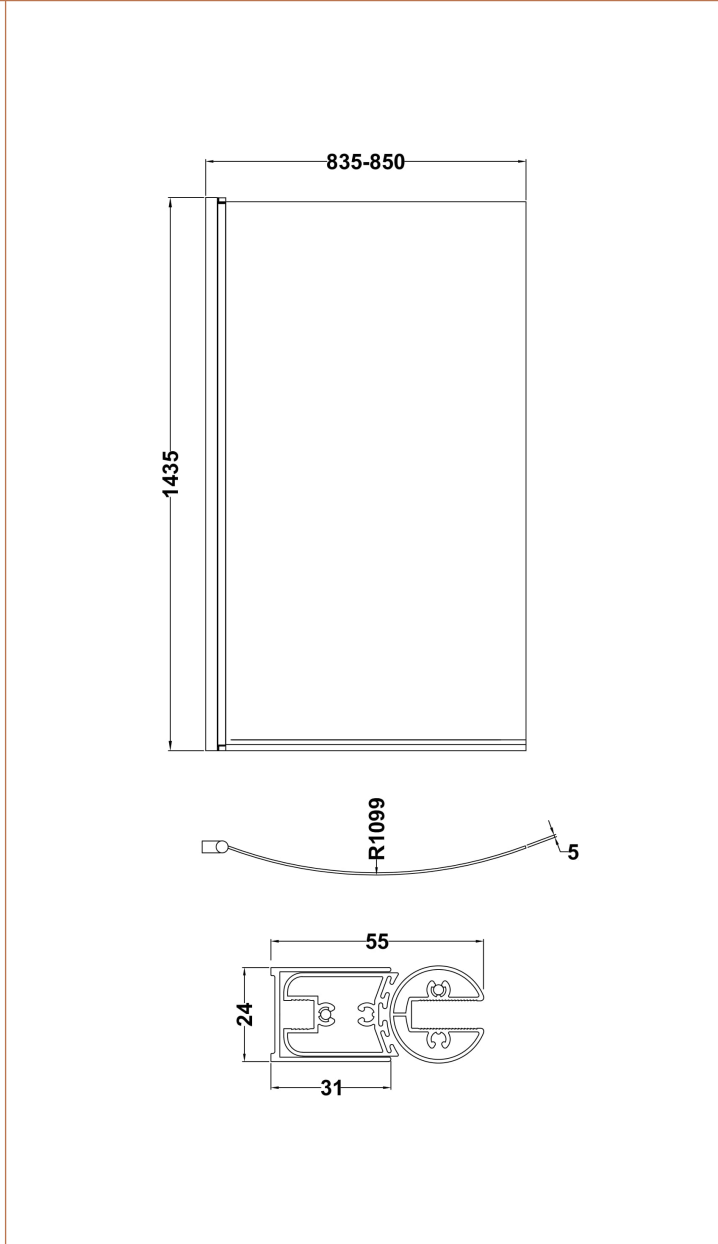

Sales Code: NBBS1

Description: B Bath Screen (6)

Product Dimensions

Height (mm):	1435
Width (mm):	870
Depth (mm):	38
Nett Weight (kg):	20

Packaging Dimensions

Height (mm):	50
Width (mm):	895
Length (mm):	1435
Gross Weight (kg):	20.7

Packaging Data

Box Colour:	Brown Cardboard Box - Printed
Box Qty:	1
Label Size:	100 x 50
Label Colour:	Not Applicable
Label Qty:	0

Outer Box Dimensions (If Applicable)

Height (mm):	
Width (mm):	
Depth (mm):	
Length (mm):	
Gross Weight (kg):	
Barcode:	5055369001798

Product Details

Country of Origin:	China
Fitting Instruction:	No
CE Approval:	Yes
Profile Material:	Aluminium
Profile Finish:	Polished Chrome
Adjustments (mm):	835 - 850
Entry Width (mm):	N/A
Swing In Dim (mm):	780mm
Swing Out Dim (mm):	780mm
Radius (mm):	1099 mm
Glass Thickness (mm):	6
Easy Fit:	No
Easy Clean:	No
Handle Style:	Not Applicable
Handle Material:	Not Applicable
Enclosure Design:	Frameless
Wheel Type:	Not Applicable
Support Bar Included:	Support Bar Not Included
Extras:	None