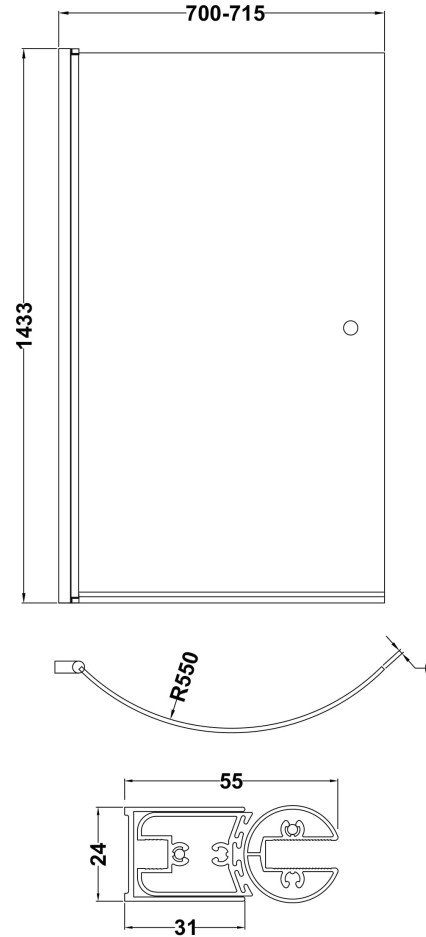

### Product Dimensions

Height (mm):	1433
Width (mm):	715
Depth (mm):	185
Nett Weight (kg):	18

### Packaging Dimensions

Height (mm):	60
Width (mm):	840
Length (mm):	1520
Gross Weight (kg):	18.9

### Outer Box Dimensions (If Applicable)

Height (mm):	
Width (mm):	
Depth (mm):	
Length (mm):	
Gross Weight (kg):	
Barcode:	5055369004201

### Product Details

Country of Origin:	China
Fitting Instruction:	No
CE Approval:	Yes
Profile Material:	Aluminium
Profile Finish:	Polished Chrome
Adjustments (mm):	700mm - 715mm
Entry Width (mm):	N/A
Swing In Dim (mm):	690mm
Swing Out Dim (mm):	690mm
Radius (mm):	550 mm
Glass Thickness (mm):	6
Easy Fit:	No
Easy Clean:	No
Handle Style:	Not Applicable
Handle Material:	Not Applicable
Enclosure Design:	Frameless
Wheel Type:	Not Applicable
Support Bar Included:	Support Bar Not Included
Extras:	None